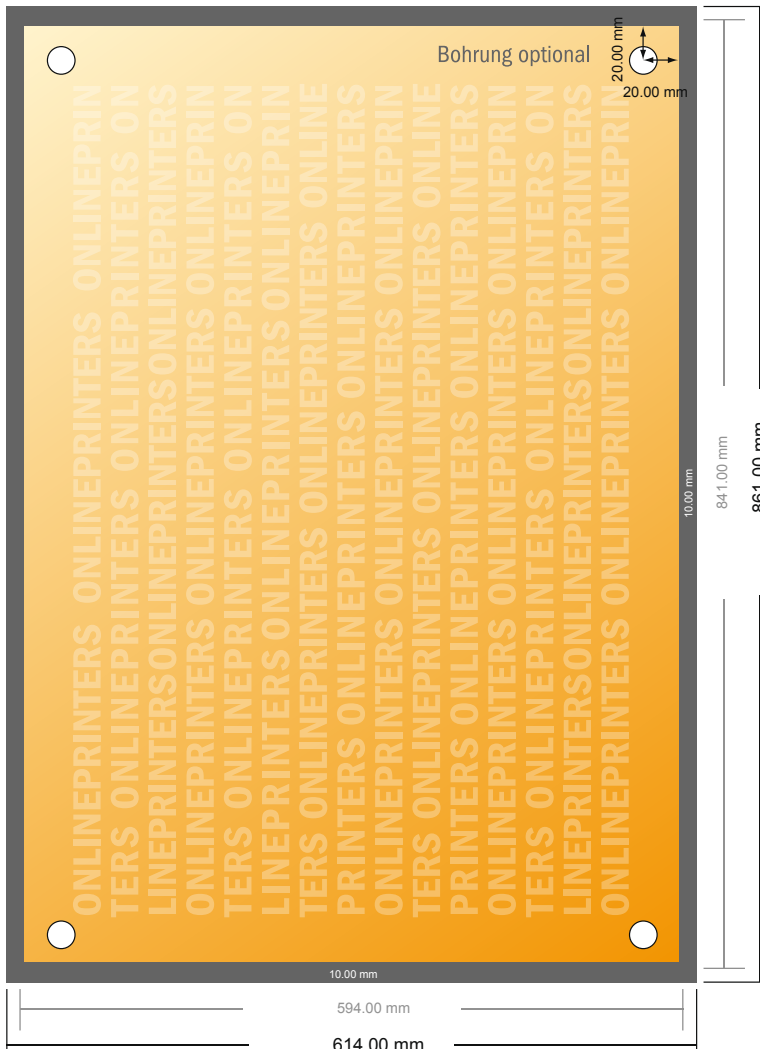

## Acrylic glass sheets

DIN-A1

- Data format**  
 (incl. 10.00 mm bleed):  
 86.10 x 61.40 cm
- Trimmed size:**  
 84.10 x 59.40 cm
- Safety margin**  
 Maintaining 4 mm space between the text/information and the edge of the trimmed format prevents undesirable cuts.

### Please note:

- Allow for trim allowance and safety margin according to instructions.
- Arrange background graphics, images or graphics up to the edge of the data format.
- Tolerances may occur during production due to cutting, punching and folding processes.
- This sketch is not drawn to scale.
- Printing data: Instructions and templates can be found under the menu item "Printing data" at [www.onlineprinters.com](http://www.onlineprinters.com).