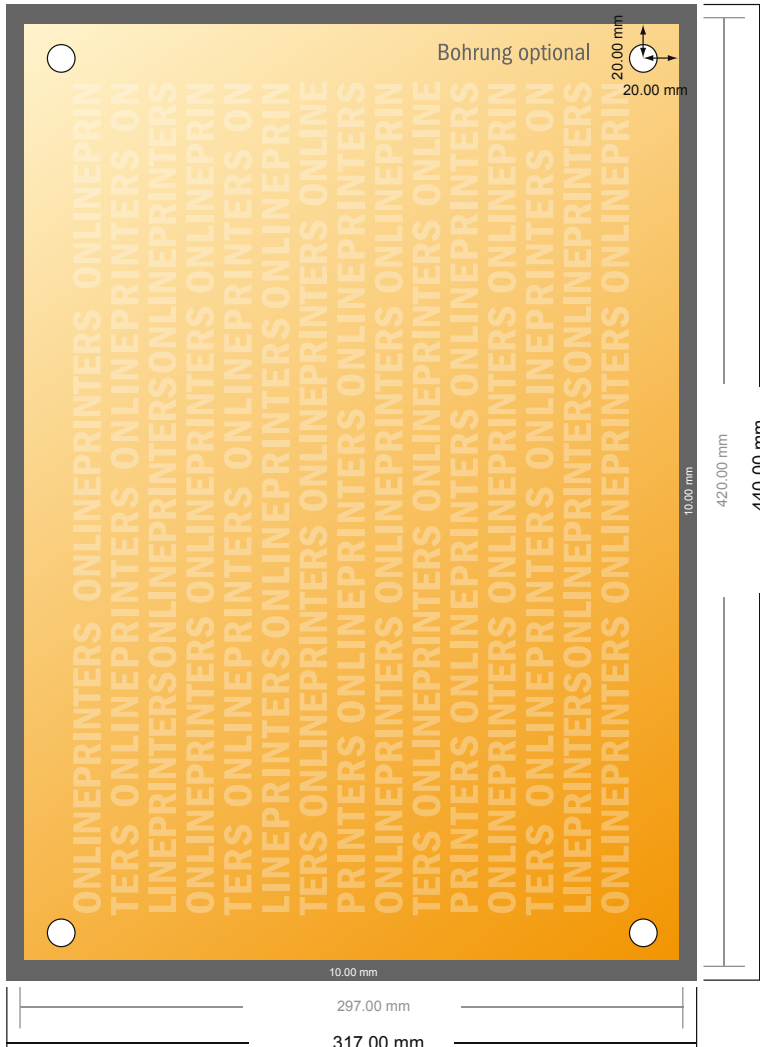

Acrylic glass sheets

A3

- Data format (incl. 10.00 mm bleed): 44.00 x 31.70 cm

- Trimmed size: 42.00 x 29.70 cm

- **Safety margin**
Maintaining 4 mm space between the text/information and the edge of the trimmed format prevents undesirable cuts.

Please note:

- Allow for trim allowance and safety margin according to instructions.
- Arrange background graphics, images or graphics up to the edge of the data format.
- Tolerances may occur during production due to cutting, punching and folding processes.
- This sketch is not drawn to scale.
- Printing data: Instructions and templates can be found under the menu item "Printing data" at www.onlineprinters.com.