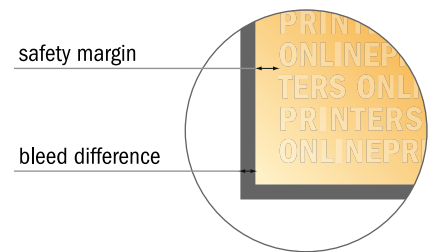

Acrylic glass sheets

A3

- Data format (incl. 10.00 mm bleed): 44.00 x 31.70 cm

- Trimmed size: 42.00 x 29.70 cm

- **Safety margin**
Maintaining 4 mm space between the text/information and the edge of the trimmed format prevents undesirable cuts.

Please note:

- Allow for trim allowance and safety margin according to instructions.
- Arrange background graphics, images or graphics up to the edge of the data format.
- Tolerances may occur during production due to cutting, punching and folding processes.
- This sketch is not drawn to scale.
- Printing data: Instructions and templates can be found under the menu item "Printing data" at www.onlineprinters.com.