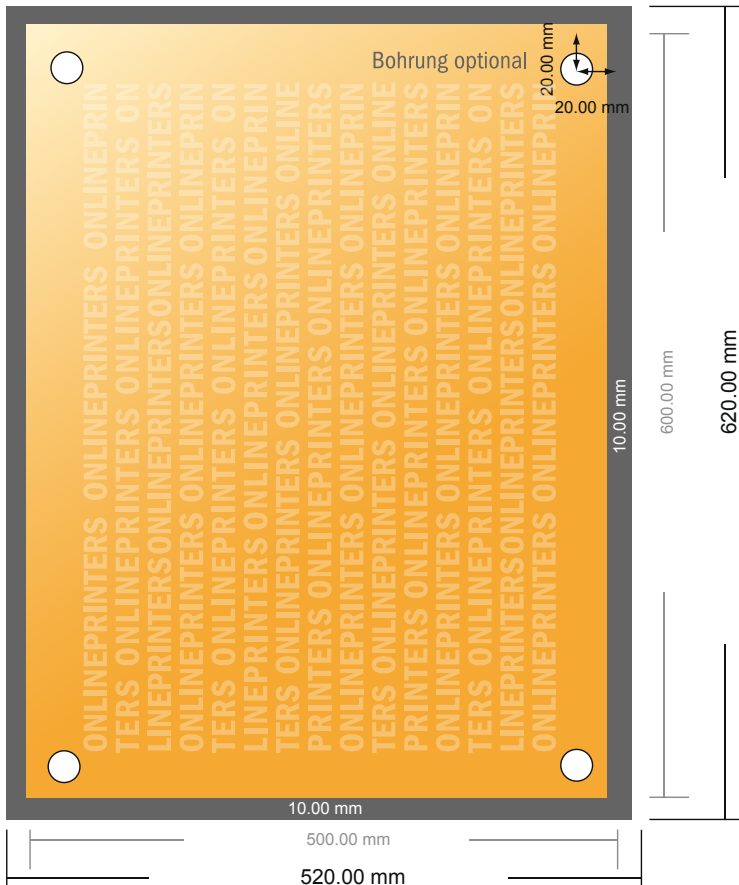

Aluminium composite boards

60.0 x 50.0 cm

- Data format (incl. 10.00 mm bleed): 52.00 x 62.00 cm

- Trimmed size: 50.00 x 60.00 cm

- **Safety margin**
Maintaining 4 mm space between the text/information and the edge of the trimmed format prevents undesirable cuts.

Please note:

- Allow for trim allowance and safety margin according to instructions.
- Arrange background graphics, images or graphics up to the edge of the data format.
- Tolerances may occur during production due to cutting, punching and folding processes.
- This sketch is not drawn to scale.
- Printing data: Instructions and templates can be found under the menu item "Printing data" at www.onlineprinters.com.