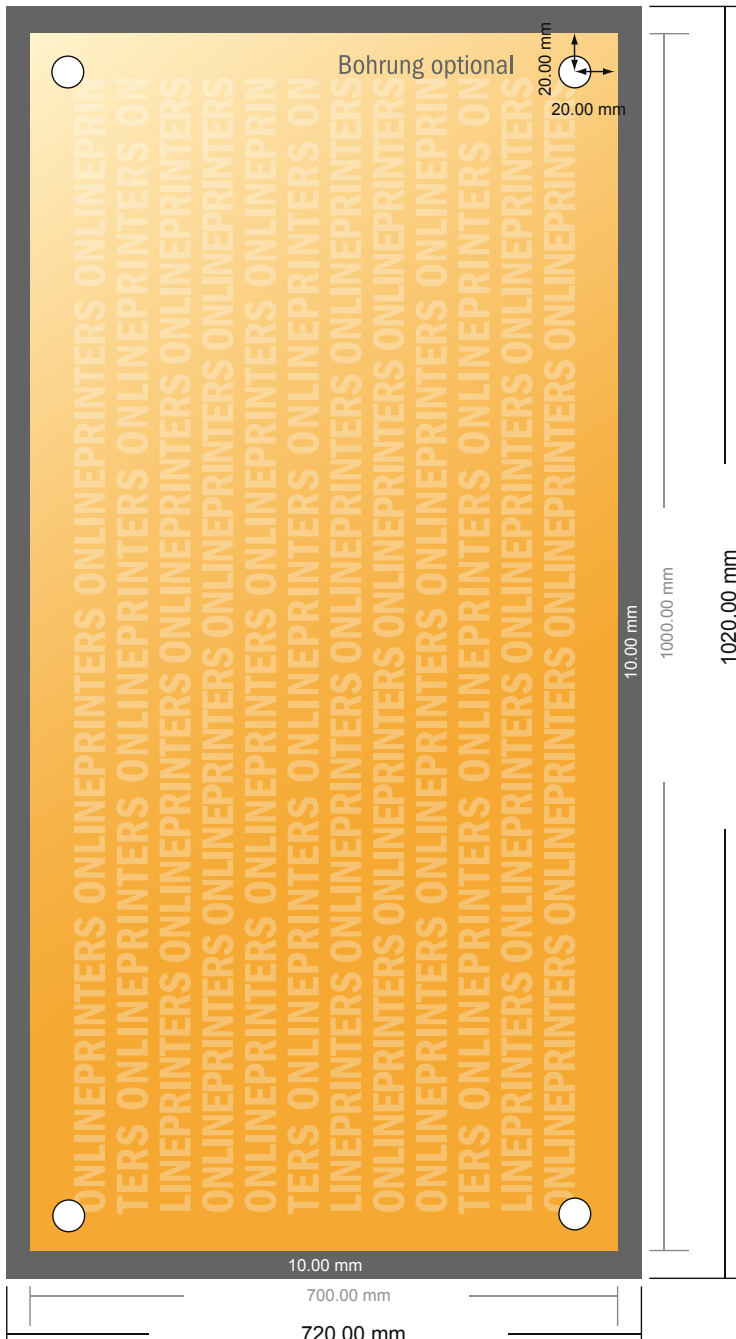

## Aluminium composite boards

100.0 x 70.0 cm

- Data format  
(incl. 10.00 mm bleed):  
102.00 x 72.00 cm

- Trimmed size:  
100.00 x 70.00 cm

- **Safety margin**  
Maintaining 4 mm space between the text/information and the edge of the trimmed format prevents undesirable cuts.

### Please note:

- Allow for trim allowance and safety margin according to instructions.
- Arrange background graphics, images or graphics up to the edge of the data format.
- Tolerances may occur during production due to cutting, punching and folding processes.
- This sketch is not drawn to scale.
- Printing data: Instructions and templates can be found under the menu item "Printing data" at [www.onlineprinters.com](http://www.onlineprinters.com).