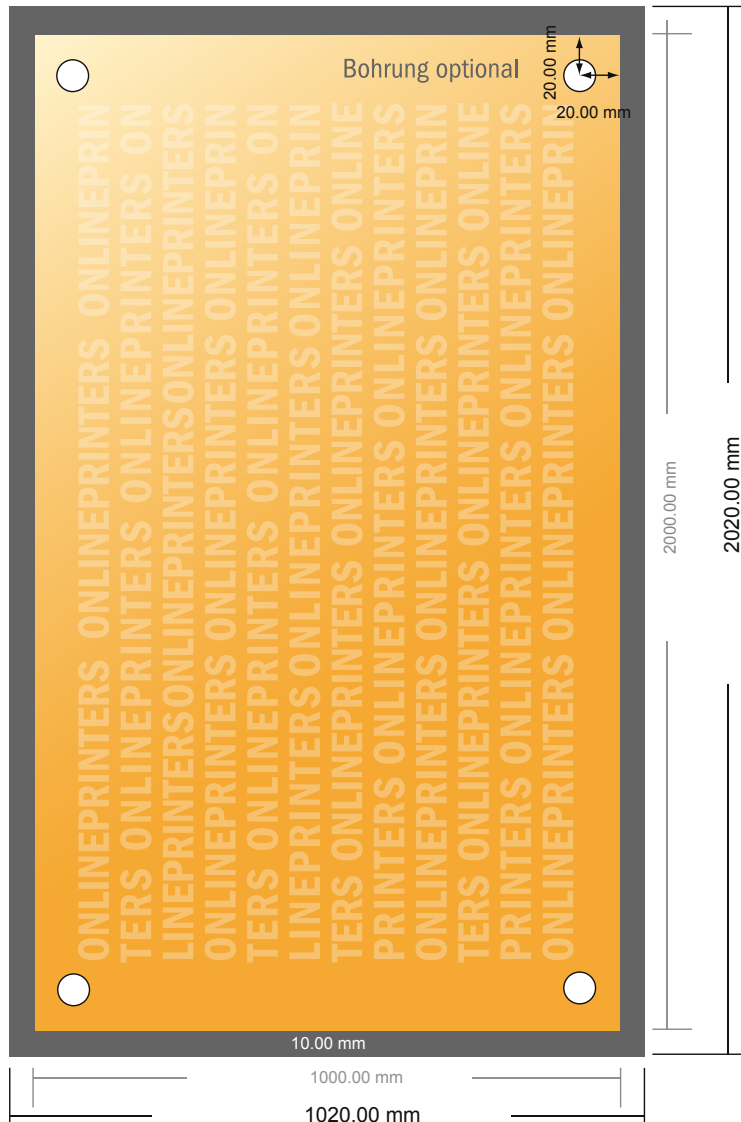

Aluminium composite boards

200.0 x 100.0 cm

- Data format (incl. 10.00 mm bleed): 202.00 x 102.00 cm
- Trimmed size: 200.00 x 100.00 cm
- **Safety margin**
Maintaining 4 mm space between the text/information and the edge of the trimmed format prevents undesirable cuts.

Please note:

- Allow for trim allowance and safety margin according to instructions.
- Arrange background graphics, images or graphics up to the edge of the data format.
- Tolerances may occur during production due to cutting, punching and folding processes.
- This sketch is not drawn to scale.
- Printing data: Instructions and templates can be found under the menu item "Printing data" at www.onlineprinters.com.