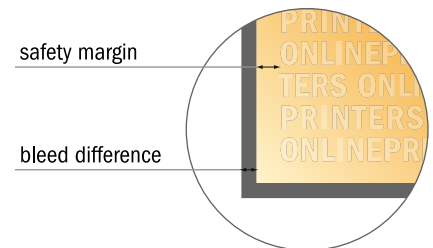

Brochures

A5 • Portrait

Sequence of pages

Create pages consecutively as individual pages.

finished product

- Data format (incl. 2.00 mm bleed): 15.20 x 21.40 cm
- Trimmed size (open): 29.60 x 21.00 cm
- Trimmed size (closed): 14.80 x 21.00 cm

- **Safety margin**
Maintaining 5 mm space between the text/information and the edge of the trimmed format prevents undesirable cuts.

Please note:

- Allow for trim allowance and safety margin according to instructions.
- Arrange background graphics, images or graphics up to the edge of the data format.
- Tolerances may occur during production due to cutting, punching and folding processes.
- This sketch is not drawn to scale.
- Printing data: Instructions and templates can be found under the menu item "Printing data" at www.onlineprinters.com.