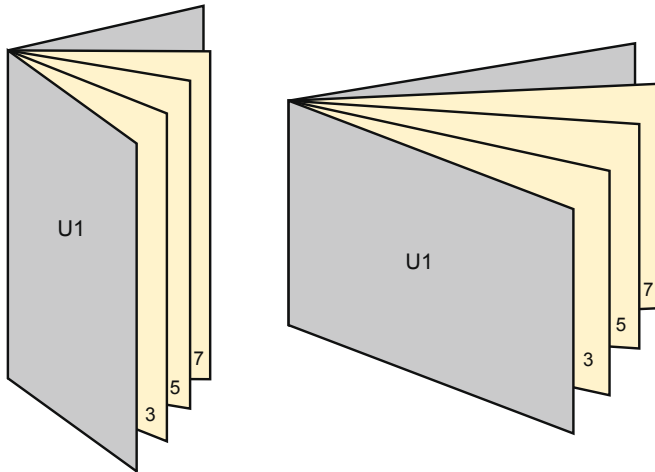

Brochures

A5 • Portrait

Sequence of pages

Create pages consecutively as individual pages.

finished product

- Data format (incl. 2.00 mm bleed): 15.20 x 21.40 cm
- Trimmed size (open): 29.60 x 21.00 cm
- Trimmed size (closed): 14.80 x 21.00 cm

- **Safety margin**
Maintaining 5 mm space between the text/information and the edge of the trimmed format prevents undesirable cuts.

Please note:

- Allow for trim allowance and safety margin according to instructions.
- Arrange background graphics, images or graphics up to the edge of the data format.
- Tolerances may occur during production due to cutting, punching and folding processes.
- This sketch is not drawn to scale.
- Printing data: Instructions and templates can be found under the menu item "Printing data" at www.onlineprinters.com.