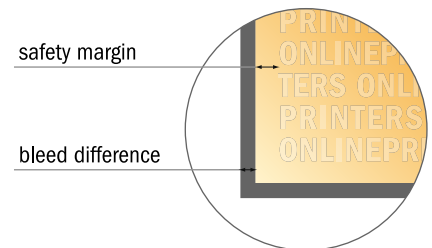

Brochures

A6 • Portrait

Sequence of pages

Create pages consecutively as individual pages.

finished product

- Data format
(incl. 2.00 mm bleed):
10.90 x 15.20 cm
- Trimmed size (open):
21.00 x 14.80 cm
- Trimmed size (closed):
10.50 x 14.80 cm

- **Safety margin**
Maintaining 5 mm space between the text/information and the edge of the trimmed format prevents undesirable cuts.

Please note:

- Allow for trim allowance and safety margin according to instructions.
- Arrange background graphics, images or graphics up to the edge of the data format.
- Tolerances may occur during production due to cutting, punching and folding processes.
- This sketch is not drawn to scale.
- Printing data: Instructions and templates can be found under the menu item "Printing data" at www.onlineprinters.com.