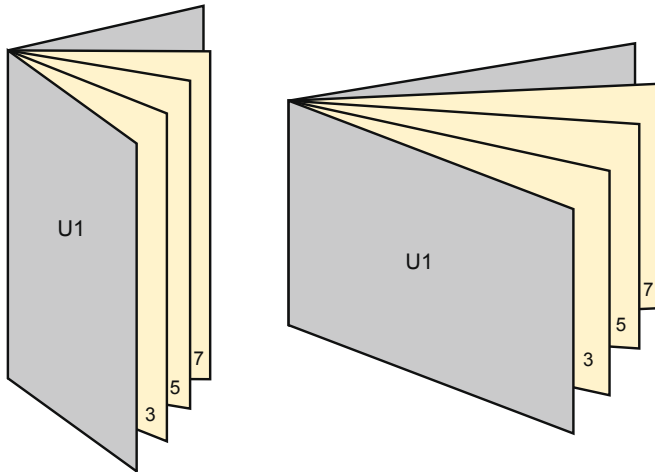

Brochures

A6 • Portrait

Sequence of pages

Create pages consecutively as individual pages.

finished product

- Data format
(incl. 2.00 mm bleed):
10.90 x 15.20 cm
- Trimmed size (open):
21.00 x 14.80 cm
- Trimmed size (closed):
10.50 x 14.80 cm

- **Safety margin**
Maintaining 5 mm space between the text/information and the edge of the trimmed format prevents undesirable cuts.

Please note:

- Allow for trim allowance and safety margin according to instructions.
- Arrange background graphics, images or graphics up to the edge of the data format.
- Tolerances may occur during production due to cutting, punching and folding processes.
- This sketch is not drawn to scale.
- Printing data: Instructions and templates can be found under the menu item "Printing data" at www.onlineprinters.com.