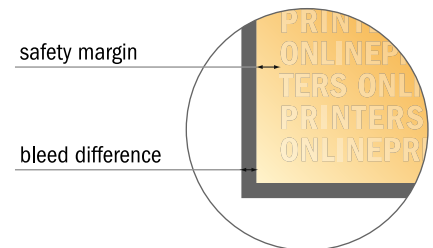

Brochures

CD-Format

Sequence of pages

Create pages consecutively as individual pages.

finished product

- Data format
(incl. 2.00 mm bleed):
12.40 x 12.40 cm
- Trimmed size (open):
24.00 x 12.00 cm
- Trimmed size (closed):
12.00 x 12.00 cm

- **Safety margin**
Maintaining 5 mm space between the text/information and the edge of the trimmed format prevents undesirable cuts.

Please note:

- Allow for trim allowance and safety margin according to instructions.
- Arrange background graphics, images or graphics up to the edge of the data format.
- Tolerances may occur during production due to cutting, punching and folding processes.
- This sketch is not drawn to scale.
- Printing data: Instructions and templates can be found under the menu item "Printing data" at www.onlineprinters.com.