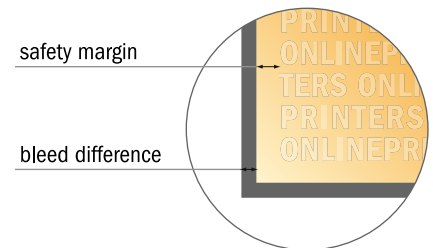

## Boxes with lid

11.0 x 11.0 cm • Basement

- Data format:  
24.40 x 21.26 cm
- Data format  
(incl. 3.00 mm bleed):  
25.00 x 21.86 cm
- Trimmed size:  
11.00 x 11.00 cm
- Trimmed size (closed):  
11.00 x 11.00 x 2.50 cm
- **Safety margin**  
Maintaining 4 mm space between the text/information and the edge of the trimmed format prevents undesirable cuts.

### Please note:

- Allow for trim allowance and safety margin according to instructions.
- Arrange background graphics, images or graphics up to the edge of the data format.
- Tolerances may occur during production due to cutting, punching and folding processes.
- This sketch is not drawn to scale.
- Printing data: Instructions and templates can be found under the menu item "Printing data" at [www.onlineprinters.com](http://www.onlineprinters.com).