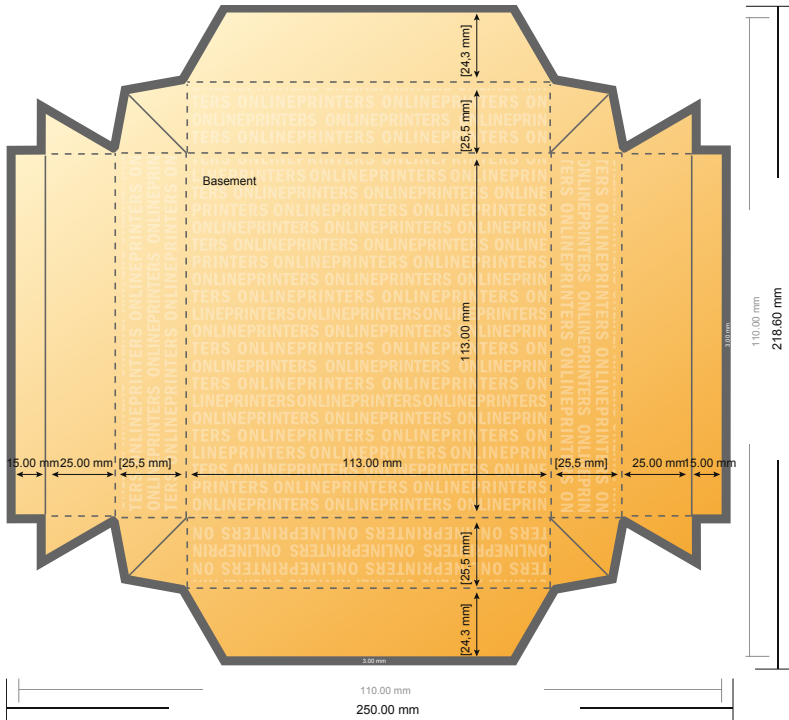

## Boxes with lid

11.0 x 11.0 cm • Basement

- Data format:  
24.40 x 21.26 cm
- Data format  
(incl. 3.00 mm bleed):  
25.00 x 21.86 cm
- Trimmed size:  
11.00 x 11.00 cm
- Trimmed size (closed):  
11.00 x 11.00 x 2.50 cm
- **Safety margin**  
Maintaining 4 mm space between the text/information and the edge of the trimmed format prevents undesirable cuts.

### Please note:

- Allow for trim allowance and safety margin according to instructions.
- Arrange background graphics, images or graphics up to the edge of the data format.
- Tolerances may occur during production due to cutting, punching and folding processes.
- This sketch is not drawn to scale.
- Printing data: Instructions and templates can be found under the menu item "Printing data" at [www.onlineprinters.com](http://www.onlineprinters.com).