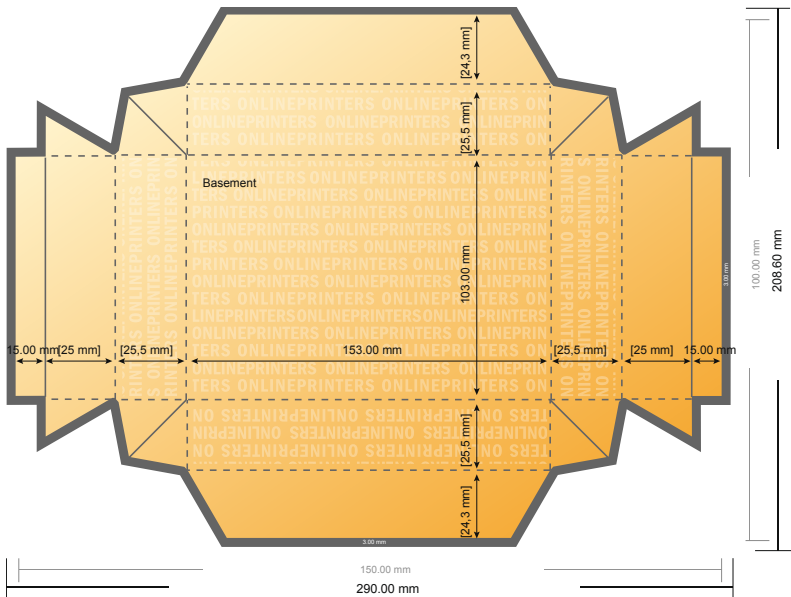

## Boxes with lid

15.0 x 10.0 cm • Basement

- Data format:  
28.40 x 20.26 cm
- Data format  
(incl. 3.00 mm bleed):  
29.00 x 20.86 cm
- Trimmed size:  
15.00 x 10.00 cm
- Trimmed size (closed):  
15.00 x 10.00 x 2.50 cm
- **Safety margin**  
Maintaining 4 mm space between the text/information and the edge of the trimmed format prevents undesirable cuts.

### Please note:

- Allow for trim allowance and safety margin according to instructions.
- Arrange background graphics, images or graphics up to the edge of the data format.
- Tolerances may occur during production due to cutting, punching and folding processes.
- This sketch is not drawn to scale.
- Printing data: Instructions and templates can be found under the menu item "Printing data" at [www.onlineprinters.com](http://www.onlineprinters.com).