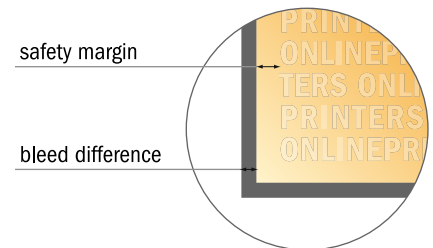

## Boxes with lid

15.0 x 10.0 cm • Basement

- Data format:  
28.40 x 20.26 cm
- Data format  
(incl. 3.00 mm bleed):  
29.00 x 20.86 cm
- Trimmed size:  
15.00 x 10.00 cm
- Trimmed size (closed):  
15.00 x 10.00 x 2.50 cm
- **Safety margin**  
Maintaining 4 mm space between the text/information and the edge of the trimmed format prevents undesirable cuts.

### Please note:

- Allow for trim allowance and safety margin according to instructions.
- Arrange background graphics, images or graphics up to the edge of the data format.
- Tolerances may occur during production due to cutting, punching and folding processes.
- This sketch is not drawn to scale.
- Printing data: Instructions and templates can be found under the menu item "Printing data" at [www.onlineprinters.com](http://www.onlineprinters.com).