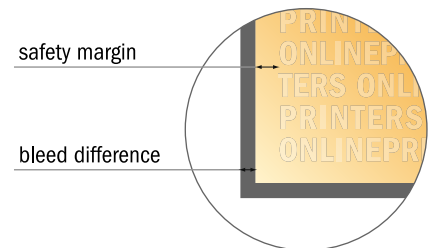

Brochures

A3-Square

Sequence of pages

Create pages consecutively as individual pages.

finished product

- Data format
(incl. 2.00 mm bleed):
30.10 x 30.10 cm
- Trimmed size (open):
59.40 x 29.70 cm
- Trimmed size (closed):
29.70 x 29.70 cm

- **Safety margin**
Maintaining 5 mm space between the text/information and the edge of the trimmed format prevents undesirable cuts.

Please note:

- Allow for trim allowance and safety margin according to instructions.
- Arrange background graphics, images or graphics up to the edge of the data format.
- Tolerances may occur during production due to cutting, punching and folding processes.
- This sketch is not drawn to scale.
- Printing data: Instructions and templates can be found under the menu item "Printing data" at www.onlineprinters.com.