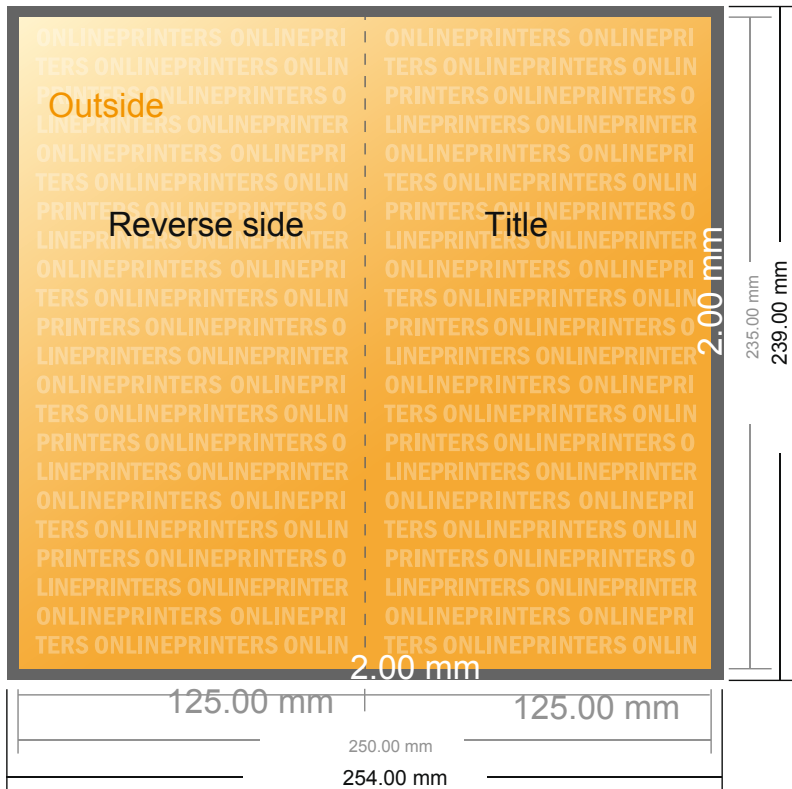

Folded Leaflets Portrait

Maxi • Single fold • 4 pages

- Data format (incl. 2.00 mm bleed): 25.40 x 23.90 cm
- Trimmed size (open): 25.00 x 23.50 cm
- Trimmed size (closed): 12.50 x 23.50 cm

- **Safety margin**
Maintaining 4 mm space between the text/information and the edge of the trimmed format prevents undesirable cuts.

Please note:

- Allow for trim allowance and safety margin according to instructions.
- Arrange background graphics, images or graphics up to the edge of the data format.
- Tolerances may occur during production due to cutting, punching and folding processes.
- This sketch is not drawn to scale.
- Printing data: Instructions and templates can be found under the menu item "Printing data" at www.onlineprinters.com.