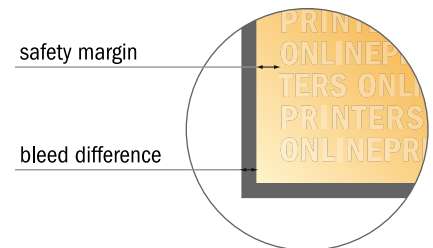

Folded Leaflets Portrait

Maxi • Single fold • 4 pages

- Data format (incl. 2.00 mm bleed): 25.40 x 23.90 cm
- Trimmed size (open): 25.00 x 23.50 cm
- Trimmed size (closed): 12.50 x 23.50 cm

- **Safety margin**
Maintaining 4 mm space between the text/information and the edge of the trimmed format prevents undesirable cuts.

Please note:

- Allow for trim allowance and safety margin according to instructions.
- Arrange background graphics, images or graphics up to the edge of the data format.
- Tolerances may occur during production due to cutting, punching and folding processes.
- This sketch is not drawn to scale.
- Printing data: Instructions and templates can be found under the menu item "Printing data" at www.onlineprinters.com.