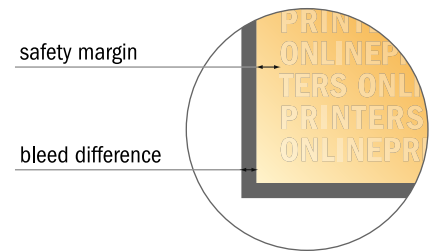

Flyers & Leaflets

A4

- Data format (incl. 2.00 mm bleed): 21.40 x 30.10 cm
- Trimmed size: 21.00 x 29.70 cm
- Front side and reverse side dimensions are identical.
- **Safety margin**
Maintaining 4 mm space between the text/information and the edge of the trimmed format prevents undesirable cuts.

Please note:

- Allow for trim allowance and safety margin according to instructions.
- Arrange background graphics, images or graphics up to the edge of the data format.
- Tolerances may occur during production due to cutting, punching and folding processes.
- This sketch is not drawn to scale.
- Printing data: Instructions and templates can be found under the menu item "Printing data" at www.onlineprinters.com.