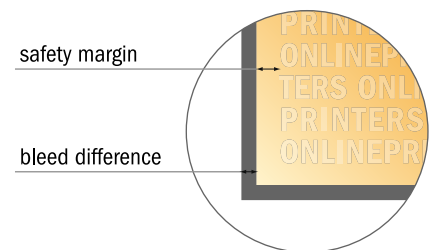

Flyers & Leaflets

A5

- Data format (incl. 2.00 mm bleed): 15.20 x 21.40 cm
- Trimmed size: 14.80 x 21.00 cm
- Front side and reverse side dimensions are identical.
- **Safety margin**
Maintaining 4 mm space between the text/information and the edge of the trimmed format prevents undesirable cuts.

Please note:

- Allow for trim allowance and safety margin according to instructions.
- Arrange background graphics, images or graphics up to the edge of the data format.
- Tolerances may occur during production due to cutting, punching and folding processes.
- This sketch is not drawn to scale.
- Printing data: Instructions and templates can be found under the menu item "Printing data" at www.onlineprinters.com.