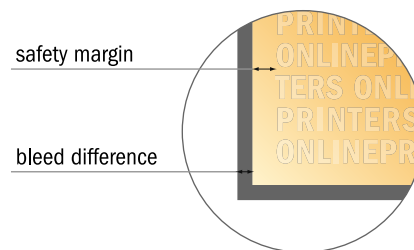

Flyers & Leaflets

A7

- Data format (incl. 2.00 mm bleed): 7.80 x 10.90 cm
- Trimmed size: 7.40 x 10.50 cm
- Front side and reverse side dimensions are identical.
- **Safety margin**
Maintaining 4 mm space between the text/information and the edge of the trimmed format prevents undesirable cuts.

Please note:

- Allow for trim allowance and safety margin according to instructions.
- Arrange background graphics, images or graphics up to the edge of the data format.
- Tolerances may occur during production due to cutting, punching and folding processes.
- This sketch is not drawn to scale.
- Printing data: Instructions and templates can be found under the menu item "Printing data" at www.onlineprinters.com.