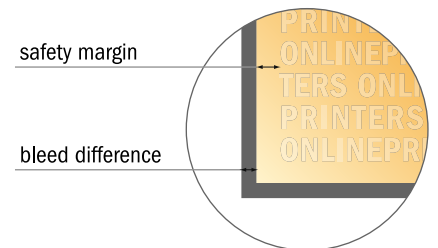

Flyers & Leaflets

CD-Format

- Data format (incl. 2.00 mm bleed): 12.40 x 12.40 cm
- Trimmed size: 12.00 x 12.00 cm
- Front side and reverse side dimensions are identical.
- **Safety margin**
Maintaining 4 mm space between the text/information and the edge of the trimmed format prevents undesirable cuts.

Please note:

- Allow for trim allowance and safety margin according to instructions.
- Arrange background graphics, images or graphics up to the edge of the data format.
- Tolerances may occur during production due to cutting, punching and folding processes.
- This sketch is not drawn to scale.
- Printing data: Instructions and templates can be found under the menu item "Printing data" at www.onlineprinters.com.