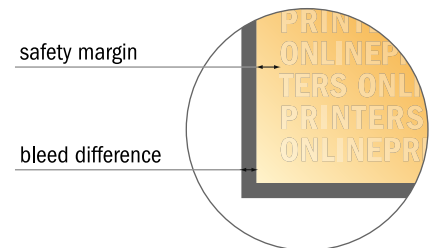

Flyers & Leaflets

DL

- Data format (incl. 2.00 mm bleed): 10.90 x 21.40 cm
- Trimmed size: 10.50 x 21.00 cm
- Front side and reverse side dimensions are identical.
- **Safety margin**
Maintaining 4 mm space between the text/information and the edge of the trimmed format prevents undesirable cuts.

Please note:

- Allow for trim allowance and safety margin according to instructions.
- Arrange background graphics, images or graphics up to the edge of the data format.
- Tolerances may occur during production due to cutting, punching and folding processes.
- This sketch is not drawn to scale.
- Printing data: Instructions and templates can be found under the menu item "Printing data" at www.onlineprinters.com.