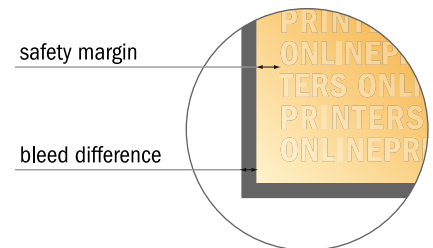

Flyers & Leaflets

DIN-A4 Half

- Data format (incl. 2.00 mm bleed): 10.70 x 30.10 cm
- Trimmed size: 10.30 x 29.70 cm
- Front side and reverse side dimensions are identical.
- **Safety margin**
Maintaining 4 mm space between the text/information and the edge of the trimmed format prevents undesirable cuts.

Please note:

- Allow for trim allowance and safety margin according to instructions.
- Arrange background graphics, images or graphics up to the edge of the data format.
- Tolerances may occur during production due to cutting, punching and folding processes.
- This sketch is not drawn to scale.
- Printing data: Instructions and templates can be found under the menu item "Printing data" at www.onlineprinters.com.