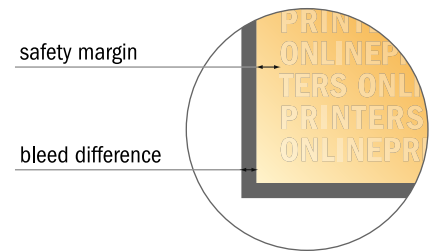

Flyers & Leaflets

Maxi

- Data format (incl. 2.00 mm bleed): 12.90 x 23.90 cm
- Trimmed size: 12.50 x 23.50 cm
- Front side and reverse side dimensions are identical.
- **Safety margin**
Maintaining 4 mm space between the text/information and the edge of the trimmed format prevents undesirable cuts.

Please note:

- Allow for trim allowance and safety margin according to instructions.
- Arrange background graphics, images or graphics up to the edge of the data format.
- Tolerances may occur during production due to cutting, punching and folding processes.
- This sketch is not drawn to scale.
- Printing data: Instructions and templates can be found under the menu item "Printing data" at www.onlineprinters.com.