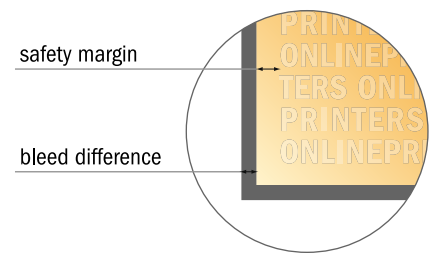

Flyers & Leaflets

Inlay up to DIN-A5

- Data format (incl. 2.00 mm bleed): 14.50 x 20.70 cm
- Trimmed size: 14.10 x 20.30 cm
- Front side and reverse side dimensions are identical.
- **Safety margin**
Maintaining 4 mm space between the text/information and the edge of the trimmed format prevents undesirable cuts.

Please note:

- Allow for trim allowance and safety margin according to instructions.
- Arrange background graphics, images or graphics up to the edge of the data format.
- Tolerances may occur during production due to cutting, punching and folding processes.
- This sketch is not drawn to scale.
- Printing data: Instructions and templates can be found under the menu item "Printing data" at www.onlineprinters.com.