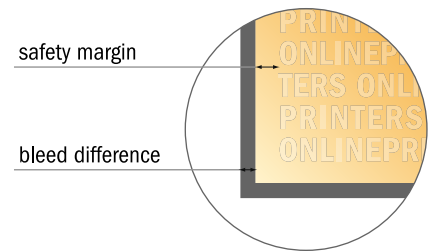

## Flyers & Leaflets

Inlay up to DIN-A7

- Data format (incl. 2.00 mm bleed): 7.30 x 10.40 cm
- Trimmed size: 6.90 x 10.00 cm
- Front side and reverse side dimensions are identical.
- **Safety margin**  
Maintaining 4 mm space between the text/information and the edge of the trimmed format prevents undesirable cuts.

### Please note:

- Allow for trim allowance and safety margin according to instructions.
- Arrange background graphics, images or graphics up to the edge of the data format.
- Tolerances may occur during production due to cutting, punching and folding processes.
- This sketch is not drawn to scale.
- Printing data: Instructions and templates can be found under the menu item "Printing data" at [www.onlineprinters.com](http://www.onlineprinters.com).