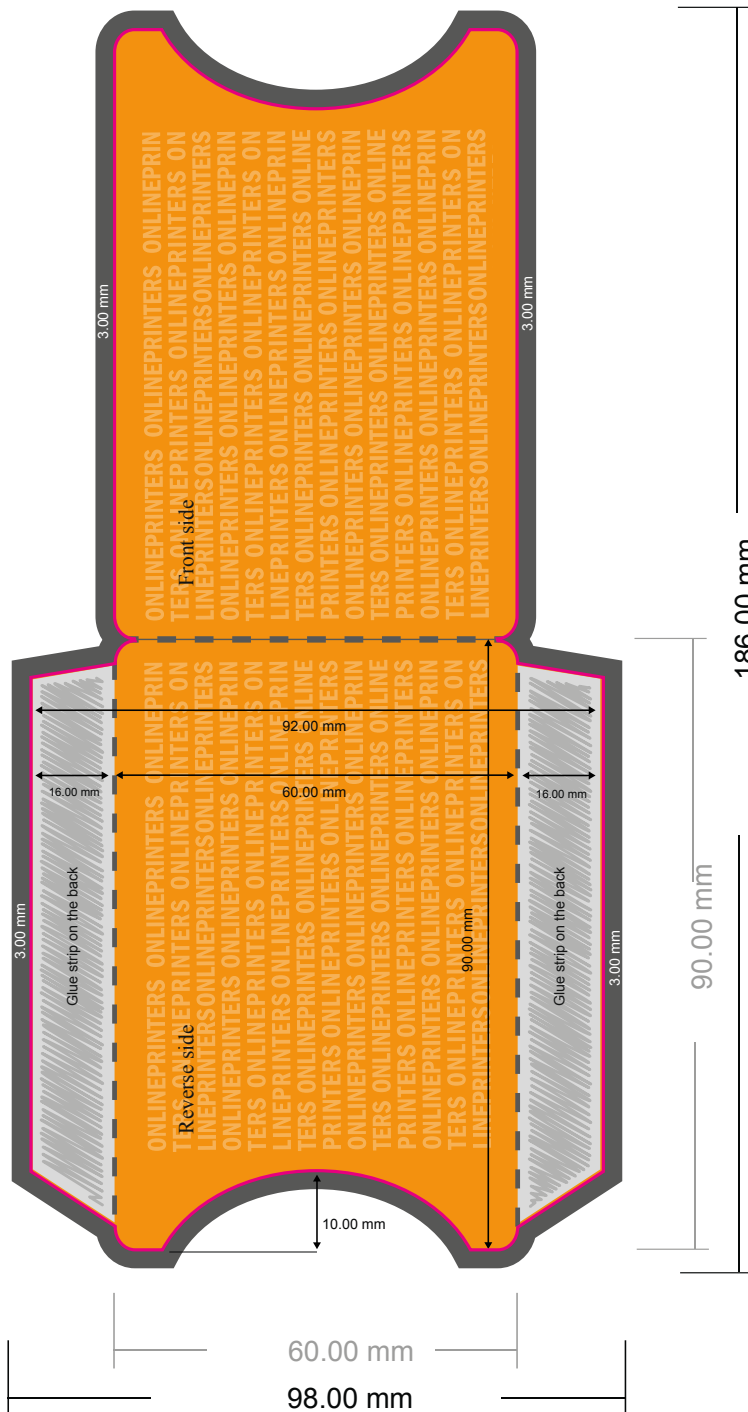

Pull-out card sleeves

9.0 x 6.0 cm

NOTE

Please remove the die line from the download template before generating your artwork files.
Please provide a second file (view file) to specify the position of the die line.

Format view rotated by 90 degrees.

- Data format (incl. 3.00 mm bleed): 18.60 x 9.80 cm

- Trimmed size: 9.00 x 6.00 cm

- Printable area: 18.00 x 6.00 cm

- **Safety margin**
Maintaining 4 mm space between the text/information and the edge of the trimmed format prevents undesirable cuts.

Please note:

- Allow for trim allowance and safety margin according to instructions.
- Arrange background graphics, images or graphics up to the edge of the data format.
- Tolerances may occur during production due to cutting, punching and folding processes.
- This sketch is not drawn to scale.
- Printing data: Instructions and templates can be found under the menu item "Printing data" at www.onlineprinters.com.