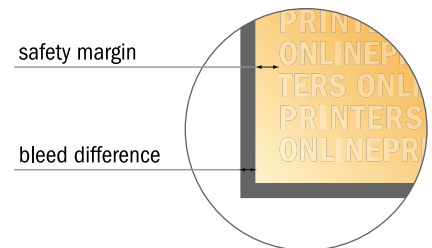

Pull-out card sleeves

9.0 x 6.0 cm

NOTE

Please remove the die line from the download template before generating your artwork files.
Please provide a second file (view file) to specify the position of the die line.

Format view rotated by 90 degrees.

- Data format (incl. 3.00 mm bleed): 18.60 x 9.80 cm

- Trimmed size: 9.00 x 6.00 cm

- Printable area: 18.00 x 6.00 cm

- **Safety margin**
Maintaining 4 mm space between the text/information and the edge of the trimmed format prevents undesirable cuts.

Please note:

- Allow for trim allowance and safety margin according to instructions.
- Arrange background graphics, images or graphics up to the edge of the data format.
- Tolerances may occur during production due to cutting, punching and folding processes.
- This sketch is not drawn to scale.
- Printing data: Instructions and templates can be found under the menu item "Printing data" at www.onlineprinters.com.