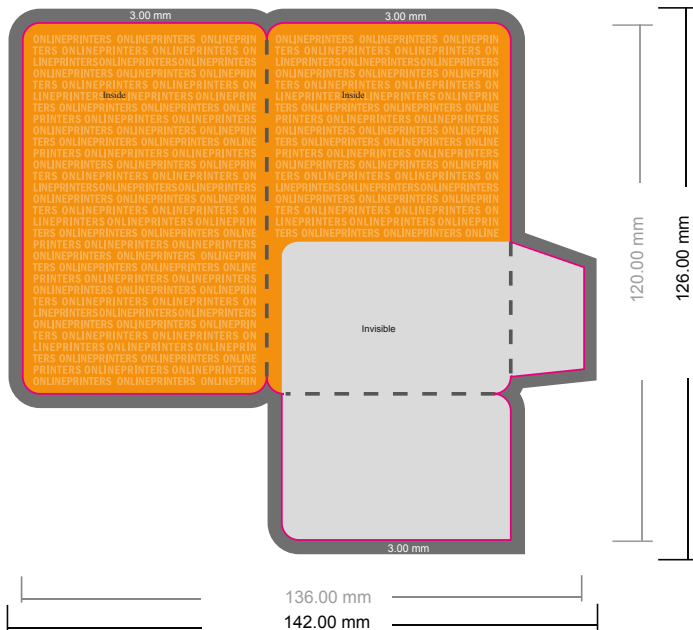

Card holders with pocket

6.0 x 9.0 cm • Single fold • 4 pages

NOTE

Please remove the die line from the download template before generating your artwork files.
Please provide a second file (view file) to specify the position of the die line.

Outside

Inside

- Data format (incl. 3.00 mm bleed): 14.20 x 12.60 cm

- Trimmed size (open): 13.60 x 12.00 cm

- Trimmed size (closed): 6.00 x 9.00 cm

- **Safety margin**
Maintaining 4 mm space between the text/information and the edge of the trimmed format prevents undesirable cuts.

Please note:

- Allow for trim allowance and safety margin according to instructions.
- Arrange background graphics, images or graphics up to the edge of the data format.
- Tolerances may occur during production due to cutting, punching and folding processes.
- This sketch is not drawn to scale.
- Printing data: Instructions and templates can be found under the menu item "Printing data" at www.onlineprinters.com.