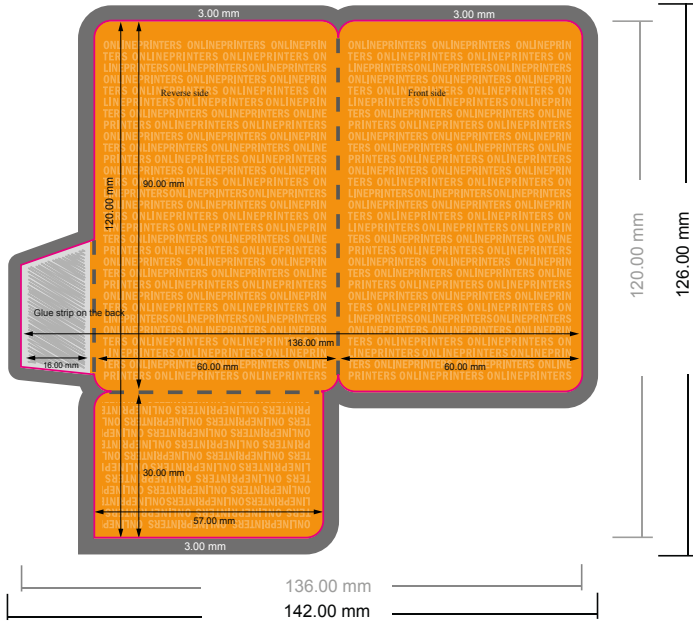

Card holders with pocket

6.0 x 9.0 cm • Single fold • 4 pages

NOTE

Please remove the die line from the download template before generating your artwork files.
Please provide a second file (view file) to specify the position of the die line.

Outside

Inside

- Data format (incl. 3.00 mm bleed): 14.20 x 12.60 cm

- Trimmed size (open): 13.60 x 12.00 cm

- Trimmed size (closed): 6.00 x 9.00 cm

- **Safety margin**
Maintaining 4 mm space between the text/information and the edge of the trimmed format prevents undesirable cuts.

Please note:

- Allow for trim allowance and safety margin according to instructions.
- Arrange background graphics, images or graphics up to the edge of the data format.
- Tolerances may occur during production due to cutting, punching and folding processes.
- This sketch is not drawn to scale.
- Printing data: Instructions and templates can be found under the menu item "Printing data" at www.onlineprinters.com.