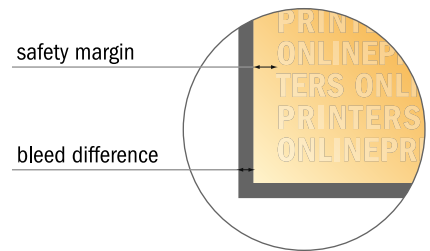

Outside

Inside

- Data format (incl. 3.00 mm bleed): 14.20 x 12.60 cm

- Trimmed size (open): 13.60 x 12.00 cm

- Trimmed size (closed): 6.00 x 9.00 cm

- **Safety margin**
Maintaining 4 mm space between the text/information and the edge of the trimmed format prevents undesirable cuts.

Please note:

- Allow for trim allowance and safety margin according to instructions.
- Arrange background graphics, images or graphics up to the edge of the data format.
- Tolerances may occur during production due to cutting, punching and folding processes.
- This sketch is not drawn to scale.
- Printing data: Instructions and templates can be found under the menu item "Printing data" at www.onlineprinters.com.