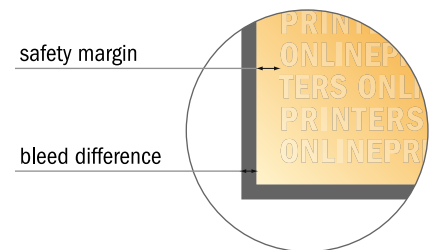

Sets of sticky notes

Inside, large pad

- Data format (incl. 2.00 mm bleed): 10.40 x 7.60 cm

- Trimmed size: 10.00 x 7.20 cm

- **Safety margin**
Maintaining 4 mm space between the text/information and the edge of the trimmed format prevents undesirable cuts.

Please note:

- Allow for trim allowance and safety margin according to instructions.
- Arrange background graphics, images or graphics up to the edge of the data format.
- Tolerances may occur during production due to cutting, punching and folding processes.
- This sketch is not drawn to scale.
- Printing data: Instructions and templates can be found under the menu item "Printing data" at www.onlineprinters.com.