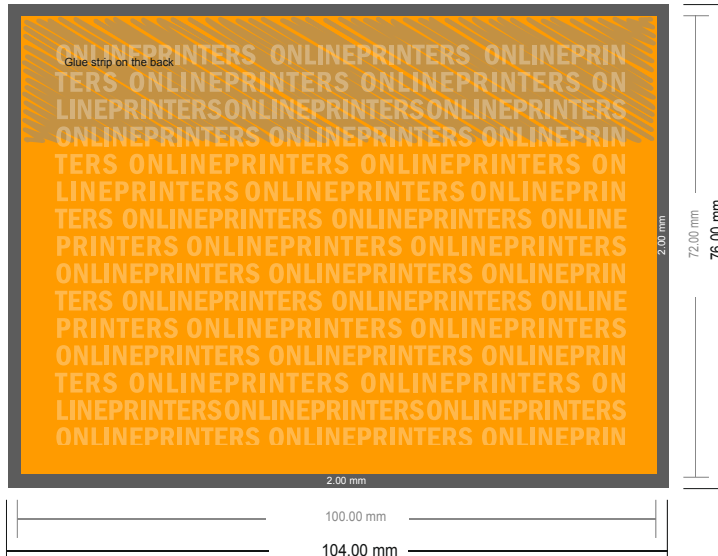

Sets of sticky notes

Inside, large pad

- Data format (incl. 2.00 mm bleed): 10.40 x 7.60 cm

- Trimmed size: 10.00 x 7.20 cm

- **Safety margin**
Maintaining 4 mm space between the text/information and the edge of the trimmed format prevents undesirable cuts.

Please note:

- Allow for trim allowance and safety margin according to instructions.
- Arrange background graphics, images or graphics up to the edge of the data format.
- Tolerances may occur during production due to cutting, punching and folding processes.
- This sketch is not drawn to scale.
- Printing data: Instructions and templates can be found under the menu item "Printing data" at www.onlineprinters.com.