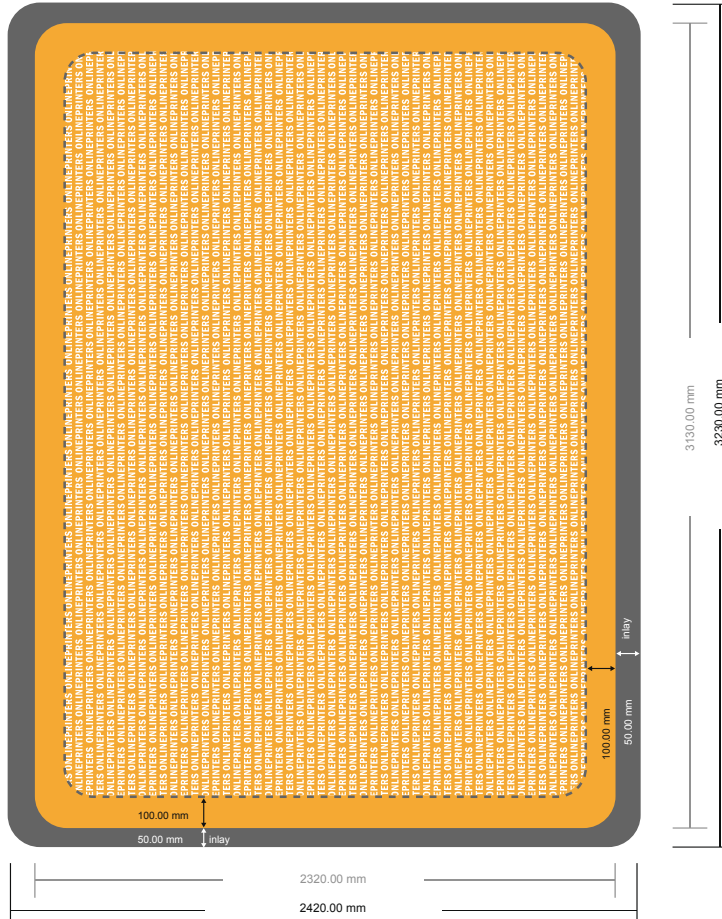

## Stretch fabric display

Wave, 300 x 230 cm

Format view rotated by 90 degrees.

- Data format (incl. 50.00 mm inlay): 323.00 x 242.00 cm

- Trimmed size: 313.00 x 232.00 cm

- Safety margin  
Maintaining 4 mm space between the text/information and the edge of the trimmed format prevents undesirable cuts.

### Please note:

- Allow for trim allowance and safety margin according to instructions.
- Arrange background graphics, images or graphics up to the edge of the data format.
- Tolerances may occur during production due to cutting, punching and folding processes.
- This sketch is not drawn to scale.
- Printing data: Instructions and templates can be found under the menu item "Printing data" at [www.onlineprinters.com](http://www.onlineprinters.com).