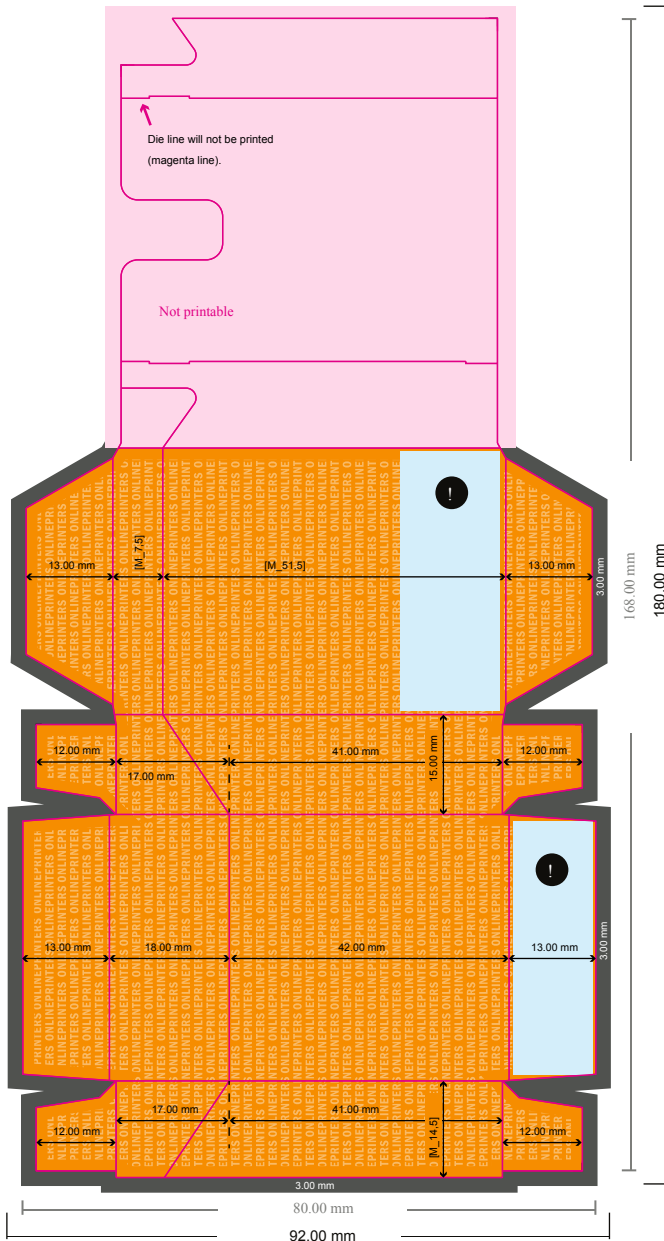

# Mints in cardboard boxes

Format view rotated by 90 degrees.

! Area for content information.  
Do not place any important information here.

- Data format (incl. 3.00 mm bleed): 18.00 x 9.20 cm
- Trimmed size (open): 16.80 x 8.00 cm
- Trimmed size (closed): 4.00 x 6.00 cm
- Safety margin  
Maintaining 4 mm space between the text/information and the edge of the trimmed format prevents undesirable cuts.

**Please note:**

- Allow for trim allowance and safety margin according to instructions.
- Arrange background graphics, images or graphics up to the edge of the data format.
- Tolerances may occur during production due to cutting, punching and folding processes.
- This sketch is not drawn to scale.
- Printing data: Instructions and templates can be found under the menu item "Printing data" at [www.onlineprinters.com](http://www.onlineprinters.com).