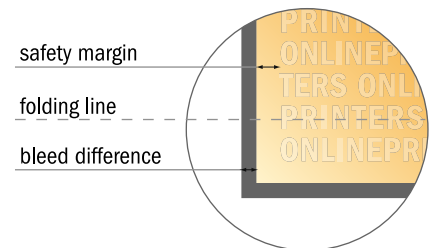

Please note:

- Allow for trim allowance and safety margin according to instructions.
- Arrange background graphics, images or graphics up to the edge of the data format.
- Tolerances may occur during production due to cutting, punching and folding processes.
- This sketch is not drawn to scale.
- Printing data: Instructions and templates can be found under the menu item "Printing data" at www.onlineprinters.com.

Folded Leaflets Landscape

A4 • Single fold • 4 pages

- Data format (incl. 2.00 mm bleed): 59.80 x 21.40 cm
- Trimmed size (open): 59.40 x 21.00 cm
- Trimmed size (closed): 29.70 x 21.00 cm

- **Safety margin**
Maintaining 4 mm space between the text/information and the edge of the trimmed format prevents undesirable cuts.