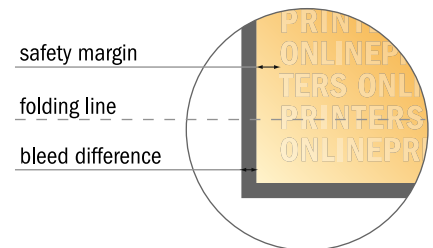

Folded Leaflets Landscape

A4 • Single fold • 4 pages

- Data format (incl. 2.00 mm bleed): 59.80 x 21.40 cm
- Trimmed size (open): 59.40 x 21.00 cm
- Trimmed size (closed): 29.70 x 21.00 cm

- **Safety margin**
Maintaining 4 mm space between the text/information and the edge of the trimmed format prevents undesirable cuts.

Please note:

- Allow for trim allowance and safety margin according to instructions.
- Arrange background graphics, images or graphics up to the edge of the data format.
- Tolerances may occur during production due to cutting, punching and folding processes.
- This sketch is not drawn to scale.
- Printing data: Instructions and templates can be found under the menu item "Printing data" at www.onlineprinters.com.