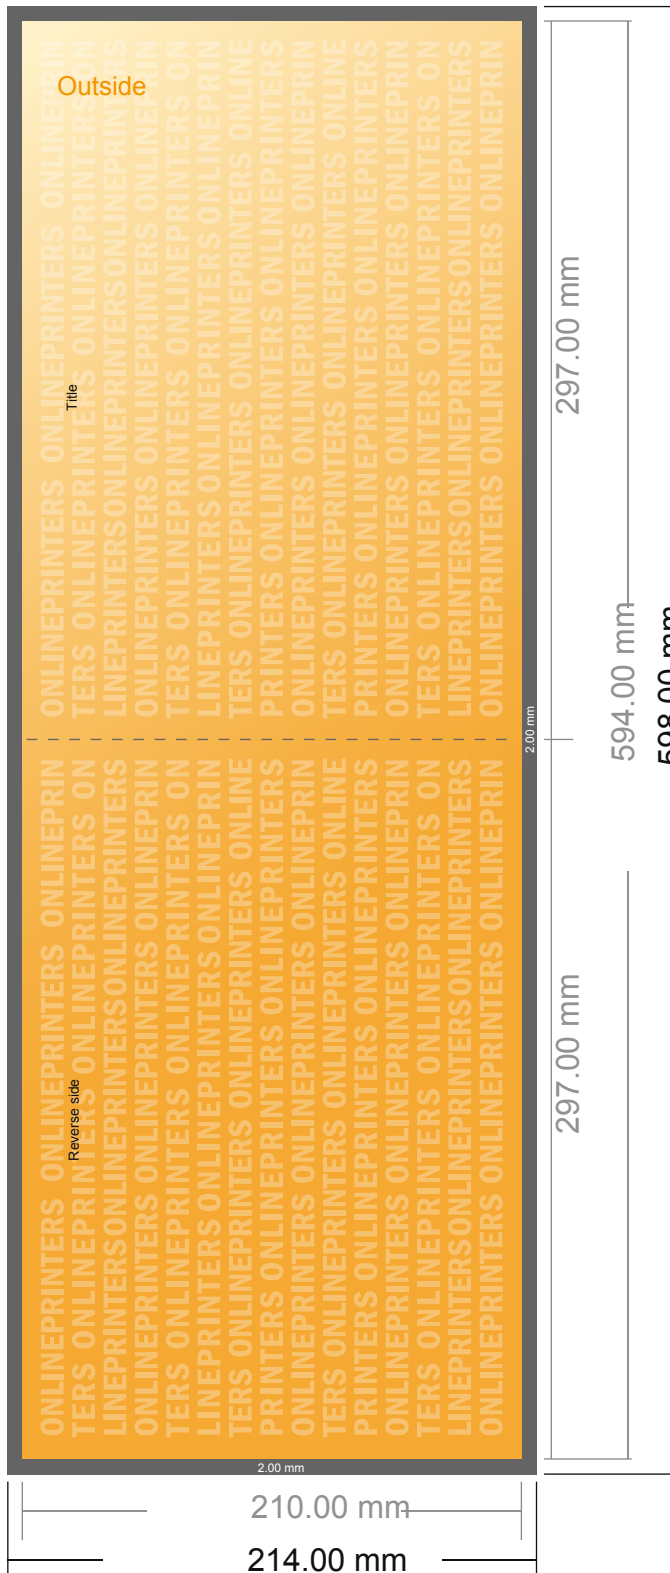

Folded Leaflets Landscape

A4 • Single fold • 4 pages

- Data format (incl. 2.00 mm bleed): 59.80 x 21.40 cm
- Trimmed size (open): 59.40 x 21.00 cm
- Trimmed size (closed): 29.70 x 21.00 cm

- **Safety margin**
Maintaining 4 mm space between the text/information and the edge of the trimmed format prevents undesirable cuts.

Please note:

- Allow for trim allowance and safety margin according to instructions.
- Arrange background graphics, images or graphics up to the edge of the data format.
- Tolerances may occur during production due to cutting, punching and folding processes.
- This sketch is not drawn to scale.
- Printing data: Instructions and templates can be found under the menu item "Printing data" at www.onlineprinters.com.