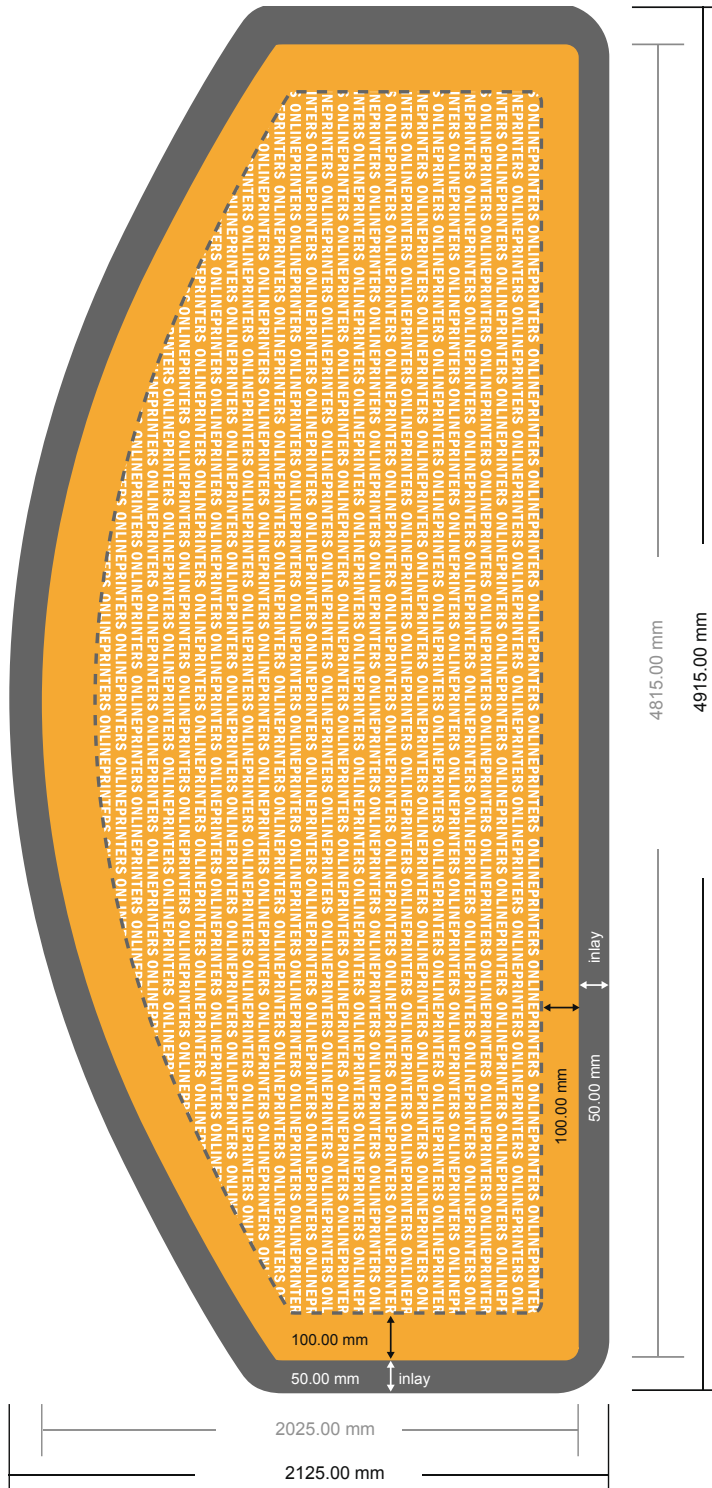

Stretch fabric, print only

Moon, 280 x 200 cm

Format view rotated by 90 degrees.

- Data format (incl. 50.00 mm inlay): 491.50 x 212.50 cm

- Trimmed size: 481.50 x 202.50 cm

- Safety margin
Maintaining 4 mm space between the text/information and the edge of the trimmed format prevents undesirable cuts.

Please note:

- Allow for trim allowance and safety margin according to instructions.
- Arrange background graphics, images or graphics up to the edge of the data format.
- Tolerances may occur during production due to cutting, punching and folding processes.
- This sketch is not drawn to scale.
- Printing data: Instructions and templates can be found under the menu item "Printing data" at www.onlineprinters.com.