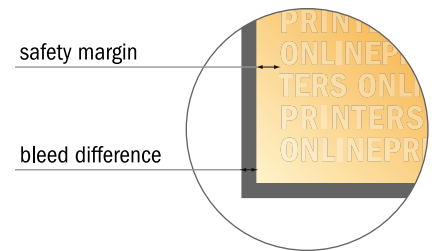

Wrapping paper

DIN-A1

- Data format
(incl. 2.00 mm bleed):
59.80 x 84.50 cm
- Trimmed size:
59.40 x 84.10 cm
- Front side and reverse side
dimensions are identical.
- **Safety margin**
Maintaining 4 mm space between
the text/information and the edge
of the trimmed format prevents
undesirable cuts.

Please note:

- Allow for trim allowance and safety margin according to instructions.
- Arrange background graphics, images or graphics up to the edge of the data format.
- Tolerances may occur during production due to cutting, punching and folding processes.
- This sketch is not drawn to scale.
- Printing data: Instructions and templates can be found under the menu item "Printing data" at www.onlineprinters.com.