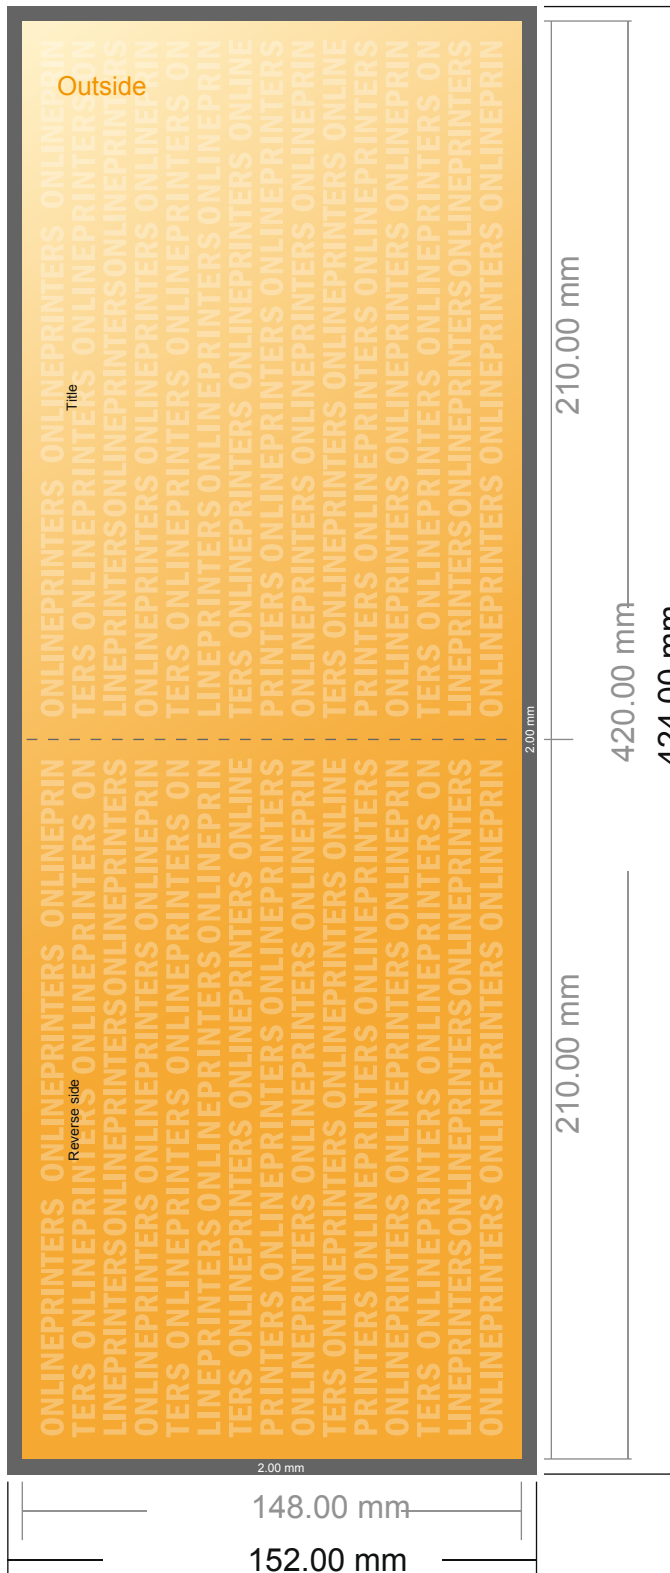

Folded Leaflets Landscape

A5 • Single fold • 4 pages

- Data format (incl. 2.00 mm bleed): 42.40 x 15.20 cm
- Trimmed size (open): 42.00 x 14.80 cm
- Trimmed size (closed): 21.00 x 14.80 cm
- **Safety margin**
Maintaining 4 mm space between the text/information and the edge of the trimmed format prevents undesirable cuts.

Please note:

- Allow for trim allowance and safety margin according to instructions.
- Arrange background graphics, images or graphics up to the edge of the data format.
- Tolerances may occur during production due to cutting, punching and folding processes.
- This sketch is not drawn to scale.
- Printing data: Instructions and templates can be found under the menu item "Printing data" at www.onlineprinters.com.

Folded Leaflets Landscape

A5 • Single fold • 4 pages

- Data format (incl. 2.00 mm bleed): 42.40 x 15.20 cm
- Trimmed size (open): 42.00 x 14.80 cm
- Trimmed size (closed): 21.00 x 14.80 cm

▪ **Safety margin**
 Maintaining 4 mm space between the text/information and the edge of the trimmed format prevents undesirable cuts.