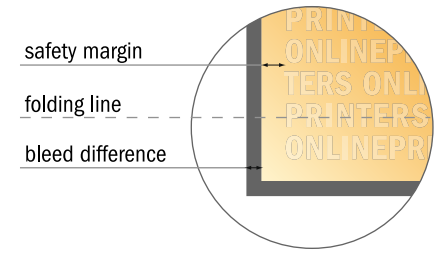

Folded Leaflets Landscape

A5 • Single fold • 4 pages

- Data format (incl. 2.00 mm bleed): 42.40 x 15.20 cm
- Trimmed size (open): 42.00 x 14.80 cm
- Trimmed size (closed): 21.00 x 14.80 cm
- **Safety margin**
Maintaining 4 mm space between the text/information and the edge of the trimmed format prevents undesirable cuts.

Please note:

- Allow for trim allowance and safety margin according to instructions.
- Arrange background graphics, images or graphics up to the edge of the data format.
- Tolerances may occur during production due to cutting, punching and folding processes.
- This sketch is not drawn to scale.
- Printing data: Instructions and templates can be found under the menu item "Printing data" at www.onlineprinters.com.

Folded Leaflets Landscape

A5 • Single fold • 4 pages

- Data format (incl. 2.00 mm bleed): 42.40 x 15.20 cm
- Trimmed size (open): 42.00 x 14.80 cm
- Trimmed size (closed): 21.00 x 14.80 cm

▪ **Safety margin**
 Maintaining 4 mm space between the text/information and the edge of the trimmed format prevents undesirable cuts.