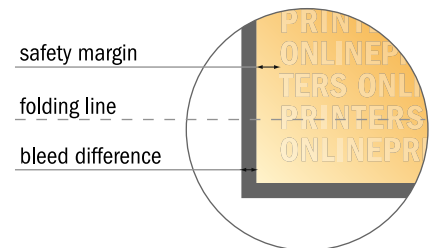

Folded Leaflets Landscape

A5 • Single fold • 4 pages

- Data format (incl. 2.00 mm bleed): 42.40 x 15.20 cm
- Trimmed size (open): 42.00 x 14.80 cm
- Trimmed size (closed): 21.00 x 14.80 cm
- **Safety margin**
Maintaining 4 mm space between the text/information and the edge of the trimmed format prevents undesirable cuts.

Please note:

- Allow for trim allowance and safety margin according to instructions.
- Arrange background graphics, images or graphics up to the edge of the data format.
- Tolerances may occur during production due to cutting, punching and folding processes.
- This sketch is not drawn to scale.
- Printing data: Instructions and templates can be found under the menu item "Printing data" at www.onlineprinters.com.

Folded Leaflets Landscape

A5 • Single fold • 4 pages

- Data format (incl. 2.00 mm bleed): 42.40 x 15.20 cm
- Trimmed size (open): 42.00 x 14.80 cm
- Trimmed size (closed): 21.00 x 14.80 cm

▪ **Safety margin**
 Maintaining 4 mm space between the text/information and the edge of the trimmed format prevents undesirable cuts.