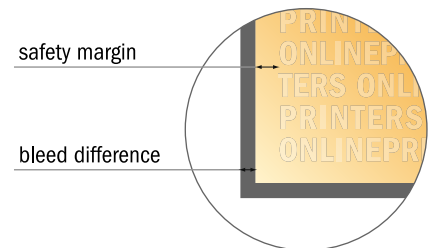

Brochures

DL special • Portrait

Sequence of pages

Create pages consecutively as individual pages.

finished product

- Data format (incl. 2.00 mm bleed): 10.20 x 21.40 cm
- Trimmed size (open): 19.60 x 21.00 cm
- Trimmed size (closed): 9.80 x 21.00 cm

- **Safety margin**
Maintaining 4 mm space between the text/information and the edge of the trimmed format prevents undesirable cuts.

Please note:

- Allow for trim allowance and safety margin according to instructions.
- Arrange background graphics, images or graphics up to the edge of the data format.
- Tolerances may occur during production due to cutting, punching and folding processes.
- This sketch is not drawn to scale.
- Printing data: Instructions and templates can be found under the menu item "Printing data" at www.onlineprinters.com.