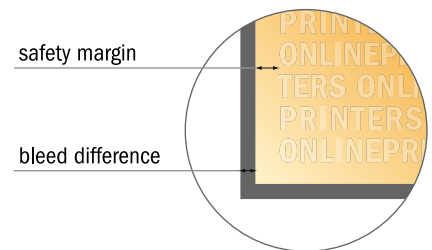

Mirror buttons

round, 5.6 cm diameter

- Data format:
6.60 x 6.60 cm

- Trimmed size:
5.60 x 5.60 cm

- **Safety margin**
Maintaining 2 mm space between the text/information and the edge of the trimmed format prevents undesirable cuts.

Please note:

- Allow for trim allowance and safety margin according to instructions.
- Arrange background graphics, images or graphics up to the edge of the data format.
- Tolerances may occur during production due to cutting, punching and folding processes.
- This sketch is not drawn to scale.
- Printing data: Instructions and templates can be found under the menu item "Printing data" at www.onlineprinters.com.