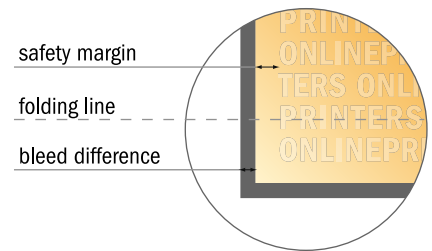

Please note:

- Allow for trim allowance and safety margin according to instructions.
- Arrange background graphics, images or graphics up to the edge of the data format.
- Tolerances may occur during production due to cutting, punching and folding processes.
- This sketch is not drawn to scale.
- Printing data: Instructions and templates can be found under the menu item "Printing data" at www.onlineprinters.com.

Folded Leaflets Landscape

A6 • Single fold • 4 pages

- Data format (incl. 2.00 mm bleed): 30.00 x 10.90 cm
- Trimmed size (open): 29.60 x 10.50 cm
- Trimmed size (closed): 14.80 x 10.50 cm

- **Safety margin**
Maintaining 4 mm space between the text/information and the edge of the trimmed format prevents undesirable cuts.