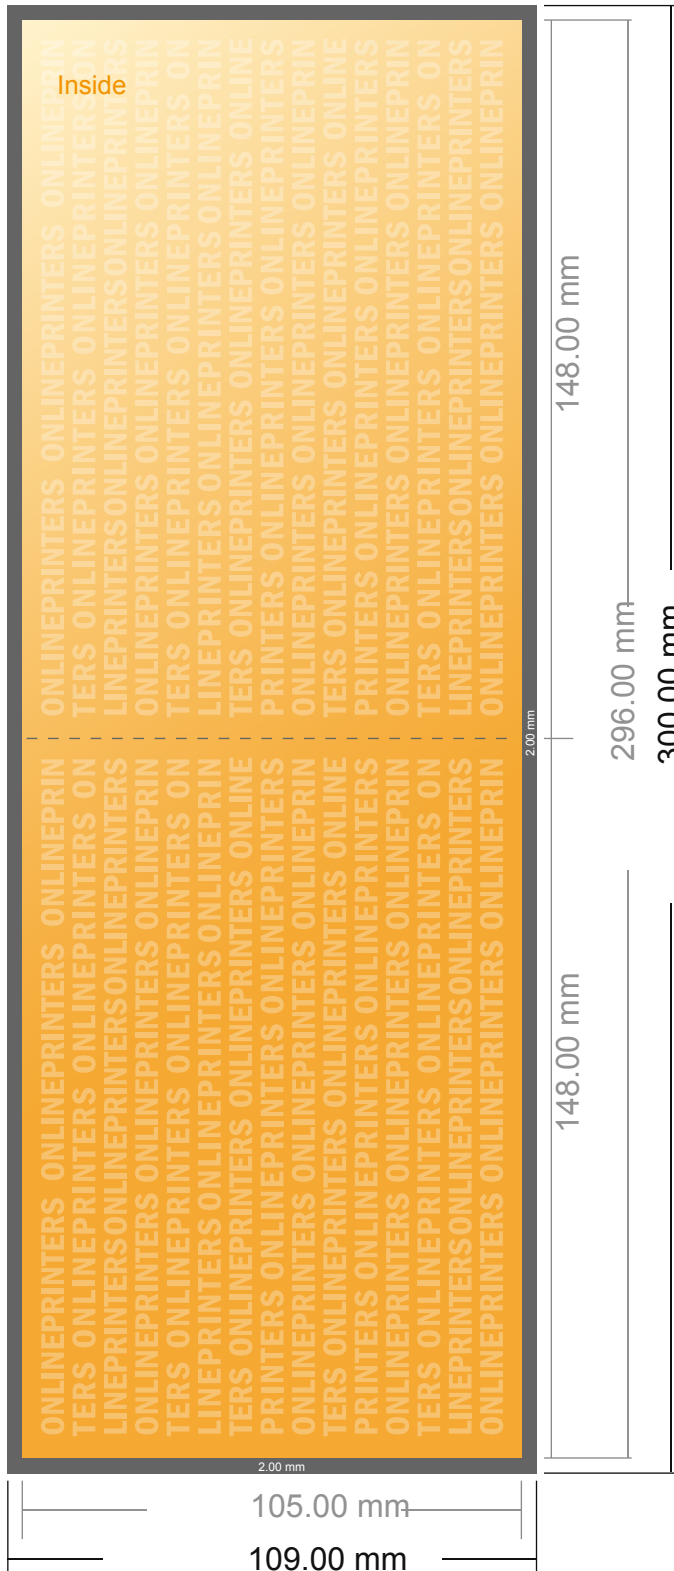

Folded Leaflets Landscape

A6 • Single fold • 4 pages

- Data format (incl. 2.00 mm bleed): 30.00 x 10.90 cm
- Trimmed size (open): 29.60 x 10.50 cm
- Trimmed size (closed): 14.80 x 10.50 cm

- **Safety margin**
Maintaining 4 mm space between the text/information and the edge of the trimmed format prevents undesirable cuts.

Please note:

- Allow for trim allowance and safety margin according to instructions.
- Arrange background graphics, images or graphics up to the edge of the data format.
- Tolerances may occur during production due to cutting, punching and folding processes.
- This sketch is not drawn to scale.
- Printing data: Instructions and templates can be found under the menu item "Printing data" at www.onlineprinters.com.