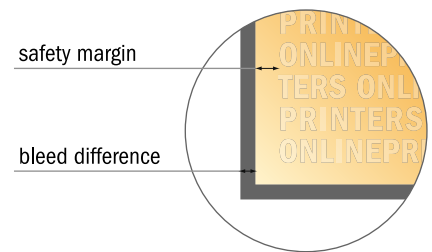

Exhibition counter incl. print

187.0 x 92.0 cm

Format view rotated by 90 degrees.

- Data format
(incl. 10.00 mm bleed):
187.00 x 92.00 cm

- Trimmed size:
185.00 x 90.00 cm

- **Safety margin**
Maintaining 4 mm space between the text/information and the edge of the trimmed format prevents undesirable cuts.

Please note:

- Allow for trim allowance and safety margin according to instructions.
- Arrange background graphics, images or graphics up to the edge of the data format.
- Tolerances may occur during production due to cutting, punching and folding processes.
- This sketch is not drawn to scale.
- Printing data: Instructions and templates can be found under the menu item "Printing data" at www.onlineprinters.com.