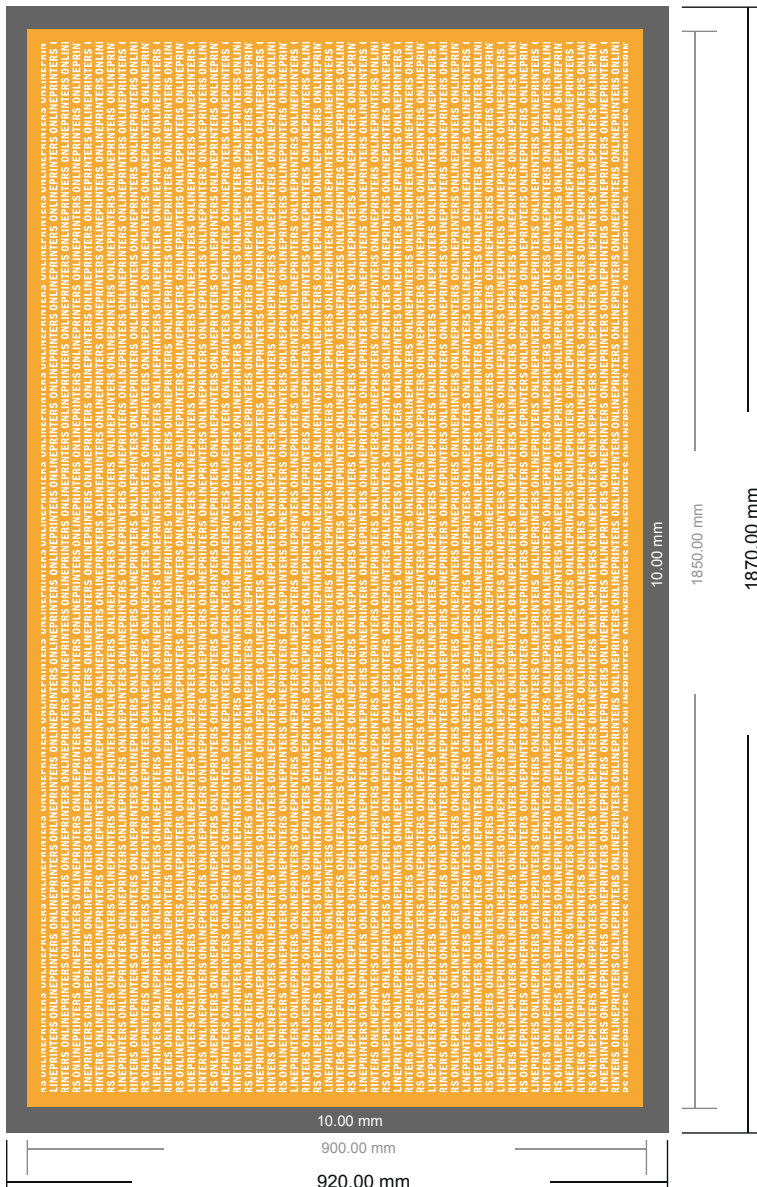

Exhibition counter incl. print

187.0 x 92.0 cm

Format view rotated by 90 degrees.

- Data format
(incl. 10.00 mm bleed):
187.00 x 92.00 cm

- Trimmed size:
185.00 x 90.00 cm

- **Safety margin**
Maintaining 4 mm space between the text/information and the edge of the trimmed format prevents undesirable cuts.

Please note:

- Allow for trim allowance and safety margin according to instructions.
- Arrange background graphics, images or graphics up to the edge of the data format.
- Tolerances may occur during production due to cutting, punching and folding processes.
- This sketch is not drawn to scale.
- Printing data: Instructions and templates can be found under the menu item "Printing data" at www.onlineprinters.com.