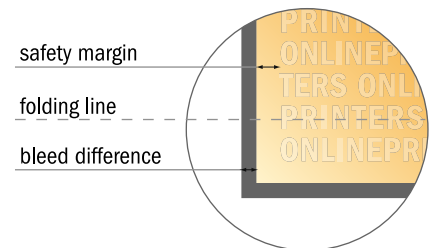

Please note:

- Allow for trim allowance and safety margin according to instructions.
- Arrange background graphics, images or graphics up to the edge of the data format.
- Tolerances may occur during production due to cutting, punching and folding processes.
- This sketch is not drawn to scale.
- Printing data: Instructions and templates can be found under the menu item "Printing data" at www.onlineprinters.com.

Folded Leaflets Landscape

DL • Single fold • 4 pages

- Data format (incl. 2.00 mm bleed): 42.40 x 10.90 cm
- Trimmed size (open): 42.00 x 10.50 cm
- Trimmed size (closed): 21.00 x 10.50 cm

- **Safety margin**
Maintaining 4 mm space between the text/information and the edge of the trimmed format prevents undesirable cuts.