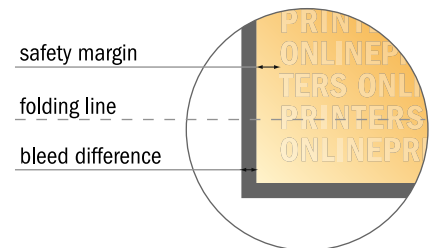

Folded Leaflets Landscape

DL • Single fold • 4 pages

- Data format (incl. 2.00 mm bleed): 42.40 x 10.90 cm
- Trimmed size (open): 42.00 x 10.50 cm
- Trimmed size (closed): 21.00 x 10.50 cm

- **Safety margin**
Maintaining 4 mm space between the text/information and the edge of the trimmed format prevents undesirable cuts.

Please note:

- Allow for trim allowance and safety margin according to instructions.
- Arrange background graphics, images or graphics up to the edge of the data format.
- Tolerances may occur during production due to cutting, punching and folding processes.
- This sketch is not drawn to scale.
- Printing data: Instructions and templates can be found under the menu item "Printing data" at www.onlineprinters.com.