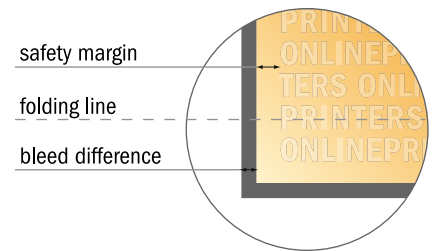

Folded Leaflets Portrait

A6 • Single fold • 4 pages

- Data format (incl. 2.00 mm bleed): 21.40 x 15.20 cm
- Trimmed size (open): 21.00 x 14.80 cm
- Trimmed size (closed): 10.50 x 14.80 cm

- **Safety margin**
Maintaining 4 mm space between the text/information and the edge of the trimmed format prevents undesirable cuts.

Please note:

- Allow for trim allowance and safety margin according to instructions.
- Arrange background graphics, images or graphics up to the edge of the data format.
- Tolerances may occur during production due to cutting, punching and folding processes.
- This sketch is not drawn to scale.
- Printing data: Instructions and templates can be found under the menu item "Printing data" at www.onlineprinters.com.