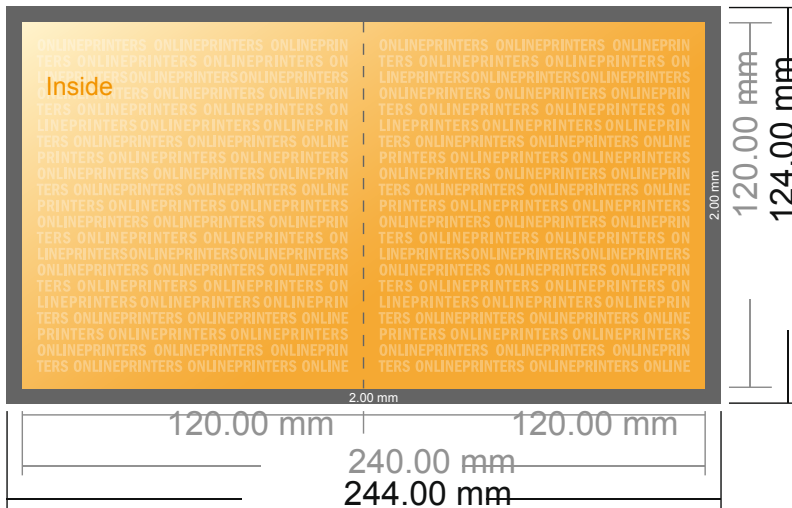

Folded Leaflets Portrait

CD-Format • Single fold • 4 pages

- Data format (incl. 2.00 mm bleed): 24.40 x 12.40 cm
- Trimmed size (open): 24.00 x 12.00 cm
- Trimmed size (closed): 12.00 x 12.00 cm
- **Safety margin**
Maintaining 4 mm space between the text/information and the edge of the trimmed format prevents undesirable cuts.

Please note:

- Allow for trim allowance and safety margin according to instructions.
- Arrange background graphics, images or graphics up to the edge of the data format.
- Tolerances may occur during production due to cutting, punching and folding processes.
- This sketch is not drawn to scale.
- Printing data: Instructions and templates can be found under the menu item "Printing data" at www.onlineprinters.com.