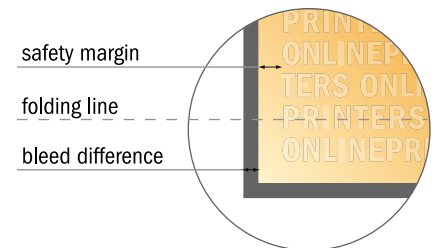

Folded Leaflets Portrait

CD-Format • Single fold • 4 pages

- Data format (incl. 2.00 mm bleed): 24.40 x 12.40 cm
- Trimmed size (open): 24.00 x 12.00 cm
- Trimmed size (closed): 12.00 x 12.00 cm
- **Safety margin**
Maintaining 4 mm space between the text/information and the edge of the trimmed format prevents undesirable cuts.

Please note:

- Allow for trim allowance and safety margin according to instructions.
- Arrange background graphics, images or graphics up to the edge of the data format.
- Tolerances may occur during production due to cutting, punching and folding processes.
- This sketch is not drawn to scale.
- Printing data: Instructions and templates can be found under the menu item "Printing data" at www.onlineprinters.com.