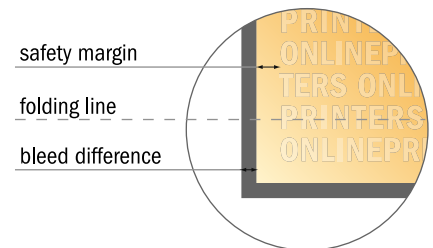

Please note:

- Allow for trim allowance and safety margin according to instructions.
- Arrange background graphics, images or graphics up to the edge of the data format.
- Tolerances may occur during production due to cutting, punching and folding processes.
- This sketch is not drawn to scale.
- Printing data: Instructions and templates can be found under the menu item "Printing data" at www.onlineprinters.com.

Folded Leaflets Portrait

CD-Format • Single fold • 4 pages

- Data format (incl. 2.00 mm bleed): 24.40 x 12.40 cm
- Trimmed size (open): 24.00 x 12.00 cm
- Trimmed size (closed): 12.00 x 12.00 cm
- **Safety margin**
Maintaining 4 mm space between the text/information and the edge of the trimmed format prevents undesirable cuts.