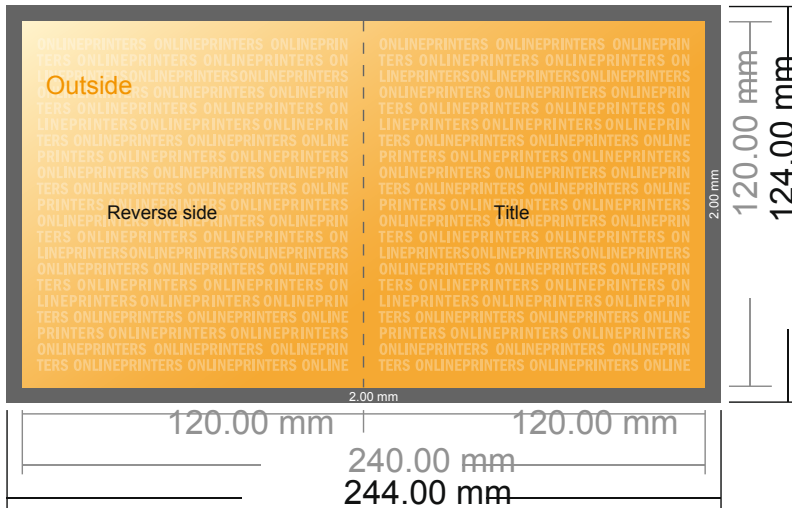

Folded Leaflets Portrait

CD-Format • Single fold • 4 pages

- Data format (incl. 2.00 mm bleed): 24.40 x 12.40 cm
- Trimmed size (open): 24.00 x 12.00 cm
- Trimmed size (closed): 12.00 x 12.00 cm
- **Safety margin**
Maintaining 4 mm space between the text/information and the edge of the trimmed format prevents undesirable cuts.

Please note:

- Allow for trim allowance and safety margin according to instructions.
- Arrange background graphics, images or graphics up to the edge of the data format.
- Tolerances may occur during production due to cutting, punching and folding processes.
- This sketch is not drawn to scale.
- Printing data: Instructions and templates can be found under the menu item "Printing data" at www.onlineprinters.com.