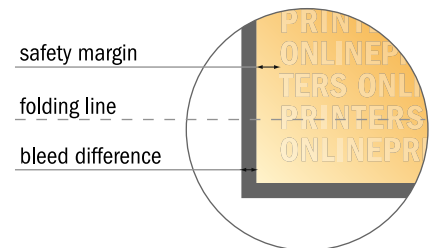

## Folded Leaflets Portrait

1/3 DIN-A3 • Letter fold • 6 pages

- **Data format**  
(incl. 2.00 mm bleed):  
42.10 x 30.10 cm
- **Trimmed size (open):**  
41.70 x 29.70 cm
- **Trimmed size (closed):**  
14.00 x 29.70 cm
- **Safety margin**  
Maintaining 4 mm space between the text/information and the edge of the trimmed format prevents undesirable cuts.

### Please note:

- Allow for trim allowance and safety margin according to instructions.
- Arrange background graphics, images or graphics up to the edge of the data format.
- Tolerances may occur during production due to cutting, punching and folding processes.
- This sketch is not drawn to scale.
- Printing data: Instructions and templates can be found under the menu item "Printing data" at [www.onlineprinters.com](http://www.onlineprinters.com).

## Folded Leaflets Portrait

1/3 DIN-A3 • Letter fold • 6 pages

- Data format (incl. 2.00 mm bleed): 42.10 x 30.10 cm
- Trimmed size (open): 41.70 x 29.70 cm
- Trimmed size (closed): 14.00 x 29.70 cm

▪ **Safety margin**  
 Maintaining 4 mm space between the text/information and the edge of the trimmed format prevents undesirable cuts.

**Please note:**

- Allow for trim allowance and safety margin according to instructions.
- Arrange background graphics, images or graphics up to the edge of the data format.
- Tolerances may occur during production due to cutting, punching and folding processes.
- This sketch is not drawn to scale.
- Printing data: Instructions and templates can be found under the menu item "Printing data" at [www.onlineprinters.com](http://www.onlineprinters.com).