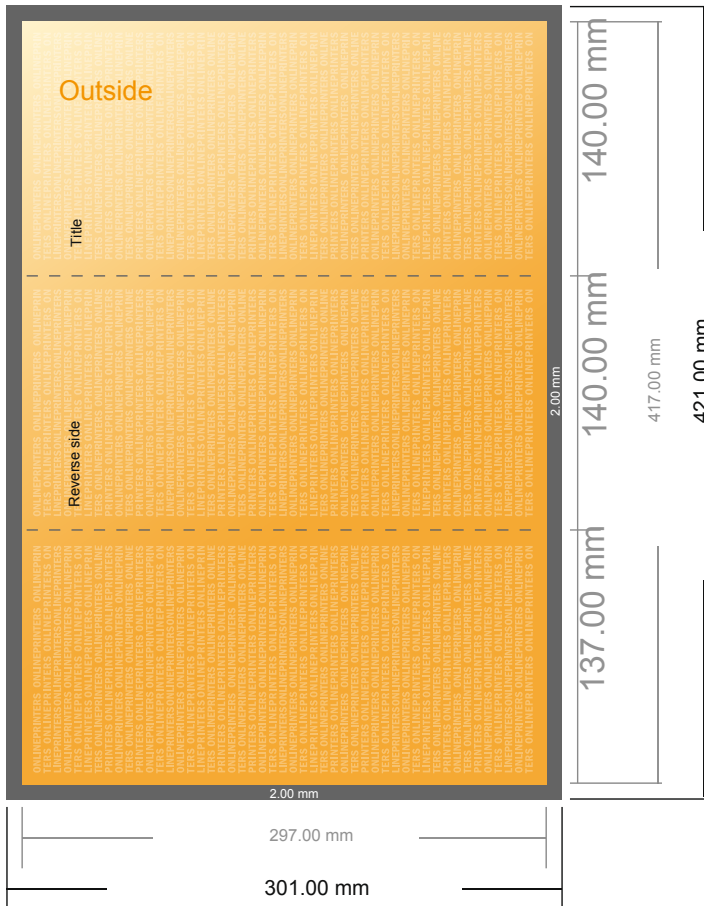

## Folded Leaflets Portrait

1/3 DIN-A3 • Letter fold • 6 pages

- **Data format**  
(incl. 2.00 mm bleed):  
42.10 x 30.10 cm
- **Trimmed size (open):**  
41.70 x 29.70 cm
- **Trimmed size (closed):**  
14.00 x 29.70 cm
- **Safety margin**  
Maintaining 4 mm space between the text/information and the edge of the trimmed format prevents undesirable cuts.

### Please note:

- Allow for trim allowance and safety margin according to instructions.
- Arrange background graphics, images or graphics up to the edge of the data format.
- Tolerances may occur during production due to cutting, punching and folding processes.
- This sketch is not drawn to scale.
- Printing data: Instructions and templates can be found under the menu item "Printing data" at [www.onlineprinters.com](http://www.onlineprinters.com).

## Folded Leaflets Portrait

1/3 DIN-A3 • Letter fold • 6 pages

- Data format (incl. 2.00 mm bleed): 42.10 x 30.10 cm
- Trimmed size (open): 41.70 x 29.70 cm
- Trimmed size (closed): 14.00 x 29.70 cm

▪ **Safety margin**  
 Maintaining 4 mm space between the text/information and the edge of the trimmed format prevents undesirable cuts.

**Please note:**

- Allow for trim allowance and safety margin according to instructions.
- Arrange background graphics, images or graphics up to the edge of the data format.
- Tolerances may occur during production due to cutting, punching and folding processes.
- This sketch is not drawn to scale.
- Printing data: Instructions and templates can be found under the menu item "Printing data" at [www.onlineprinters.com](http://www.onlineprinters.com).