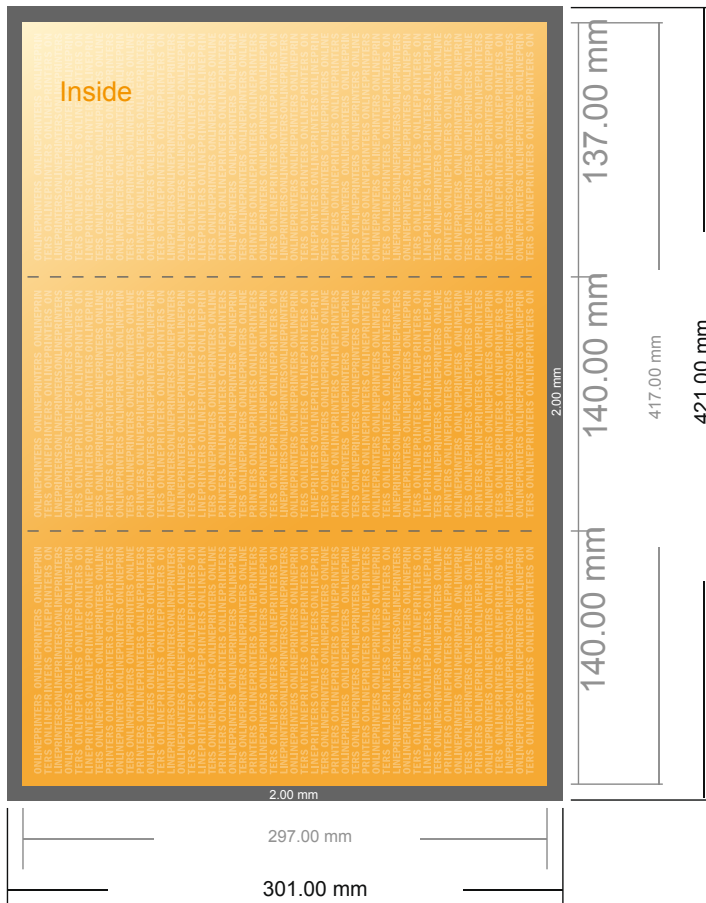

## Folded Leaflets Portrait

1/3 DIN-A3 • Letter fold • 6 pages

- **Data format**  
(incl. 2.00 mm bleed):  
42.10 x 30.10 cm
- **Trimmed size (open):**  
41.70 x 29.70 cm
- **Trimmed size (closed):**  
14.00 x 29.70 cm
- **Safety margin**  
Maintaining 4 mm space between the text/information and the edge of the trimmed format prevents undesirable cuts.

### Please note:

- Allow for trim allowance and safety margin according to instructions.
- Arrange background graphics, images or graphics up to the edge of the data format.
- Tolerances may occur during production due to cutting, punching and folding processes.
- This sketch is not drawn to scale.
- Printing data: Instructions and templates can be found under the menu item "Printing data" at [www.onlineprinters.com](http://www.onlineprinters.com).

## Folded Leaflets Portrait

1/3 DIN-A3 • Letter fold • 6 pages

- Data format (incl. 2.00 mm bleed): 42.10 x 30.10 cm
- Trimmed size (open): 41.70 x 29.70 cm
- Trimmed size (closed): 14.00 x 29.70 cm

▪ **Safety margin**  
 Maintaining 4 mm space between the text/information and the edge of the trimmed format prevents undesirable cuts.

**Please note:**

- Allow for trim allowance and safety margin according to instructions.
- Arrange background graphics, images or graphics up to the edge of the data format.
- Tolerances may occur during production due to cutting, punching and folding processes.
- This sketch is not drawn to scale.
- Printing data: Instructions and templates can be found under the menu item "Printing data" at [www.onlineprinters.com](http://www.onlineprinters.com).