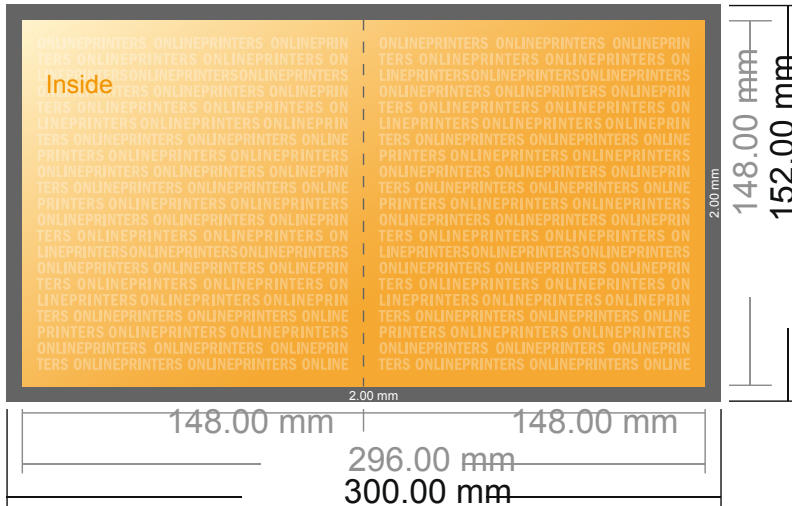

Folded Leaflets Portrait

A5-Square • Single fold • 4 pages

- Data format
(incl. 2.00 mm bleed):
30.00 x 15.20 cm
- Trimmed size (open):
29.60 x 14.80 cm
- Trimmed size (closed):
14.80 x 14.80 cm
- **Safety margin**
Maintaining 4 mm space between the text/information and the edge of the trimmed format prevents undesirable cuts.

Please note:

- Allow for trim allowance and safety margin according to instructions.
- Arrange background graphics, images or graphics up to the edge of the data format.
- Tolerances may occur during production due to cutting, punching and folding processes.
- This sketch is not drawn to scale.
- Printing data: Instructions and templates can be found under the menu item "Printing data" at www.onlineprinters.com.