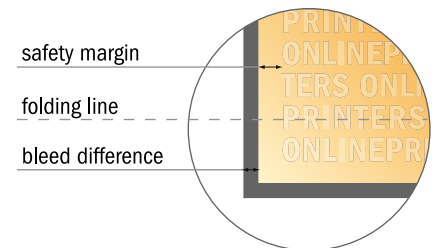

Folded Leaflets Portrait

A5-Square • Single fold • 4 pages

- Data format
(incl. 2.00 mm bleed):
30.00 x 15.20 cm
- Trimmed size (open):
29.60 x 14.80 cm
- Trimmed size (closed):
14.80 x 14.80 cm
- **Safety margin**
Maintaining 4 mm space between the text/information and the edge of the trimmed format prevents undesirable cuts.

Please note:

- Allow for trim allowance and safety margin according to instructions.
- Arrange background graphics, images or graphics up to the edge of the data format.
- Tolerances may occur during production due to cutting, punching and folding processes.
- This sketch is not drawn to scale.
- Printing data: Instructions and templates can be found under the menu item "Printing data" at www.onlineprinters.com.