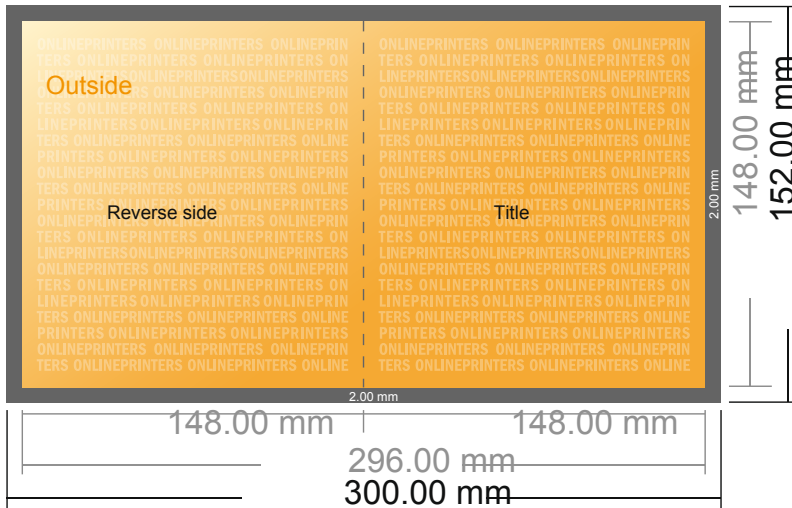

Folded Leaflets Portrait

A5-Square • Single fold • 4 pages

- Data format
(incl. 2.00 mm bleed):
30.00 x 15.20 cm
- Trimmed size (open):
29.60 x 14.80 cm
- Trimmed size (closed):
14.80 x 14.80 cm
- **Safety margin**
Maintaining 4 mm space between the text/information and the edge of the trimmed format prevents undesirable cuts.

Please note:

- Allow for trim allowance and safety margin according to instructions.
- Arrange background graphics, images or graphics up to the edge of the data format.
- Tolerances may occur during production due to cutting, punching and folding processes.
- This sketch is not drawn to scale.
- Printing data: Instructions and templates can be found under the menu item "Printing data" at www.onlineprinters.com.