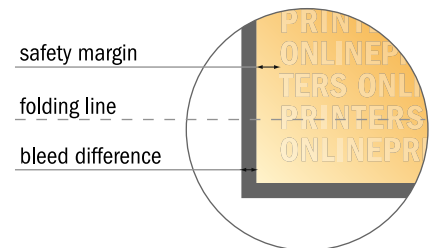

Folded Leaflets Portrait

A5-Square • Single fold • 4 pages

- Data format
(incl. 2.00 mm bleed):
30.00 x 15.20 cm
- Trimmed size (open):
29.60 x 14.80 cm
- Trimmed size (closed):
14.80 x 14.80 cm
- **Safety margin**
Maintaining 4 mm space between the text/information and the edge of the trimmed format prevents undesirable cuts.

Please note:

- Allow for trim allowance and safety margin according to instructions.
- Arrange background graphics, images or graphics up to the edge of the data format.
- Tolerances may occur during production due to cutting, punching and folding processes.
- This sketch is not drawn to scale.
- Printing data: Instructions and templates can be found under the menu item "Printing data" at www.onlineprinters.com.