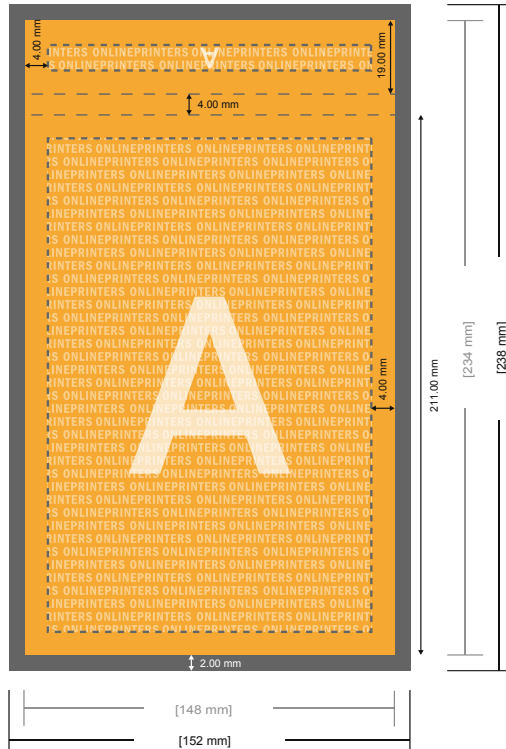

Notepads with cover

A5 • Portrait, 25 sheets

- Data format (incl. 2.00 mm bleed): 15.20 x 21.40 cm

- Trimmed size: 14.80 x 21.00 cm

- **Safety margin**
Maintaining 4 mm space between the text/information and the edge of the trimmed format prevents undesirable cuts.

Please note:

- Allow for trim allowance and safety margin according to instructions.
- Arrange background graphics, images or graphics up to the edge of the data format.
- Tolerances may occur during production due to cutting, punching and folding processes.
- This sketch is not drawn to scale.
- Printing data: Instructions and templates can be found under the menu item "Printing data" at www.onlineprinters.com.