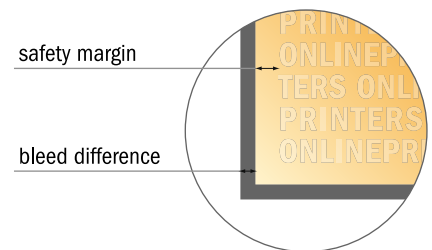

Please note:

- Allow for trim allowance and safety margin according to instructions.
- Arrange background graphics, images or graphics up to the edge of the data format.
- Tolerances may occur during production due to cutting, punching and folding processes.
- This sketch is not drawn to scale.
- Printing data: Instructions and templates can be found under the menu item "Printing data" at www.onlineprinters.com.

Notepads with cover

A5 • Portrait, 25 sheets

- Data format (incl. 2.00 mm bleed): 15.20 x 21.40 cm

- Trimmed size: 14.80 x 21.00 cm

- **Safety margin**
Maintaining 4 mm space between the text/information and the edge of the trimmed format prevents undesirable cuts.