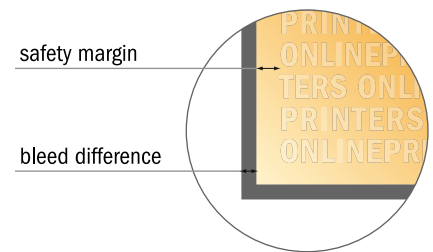

Notepads with cover

A5 • Portrait, 25 sheets

- Data format (incl. 2.00 mm bleed): 15.20 x 21.40 cm

- Trimmed size: 14.80 x 21.00 cm

- **Safety margin**
Maintaining 4 mm space between the text/information and the edge of the trimmed format prevents undesirable cuts.

Please note:

- Allow for trim allowance and safety margin according to instructions.
- Arrange background graphics, images or graphics up to the edge of the data format.
- Tolerances may occur during production due to cutting, punching and folding processes.
- This sketch is not drawn to scale.
- Printing data: Instructions and templates can be found under the menu item "Printing data" at www.onlineprinters.com.