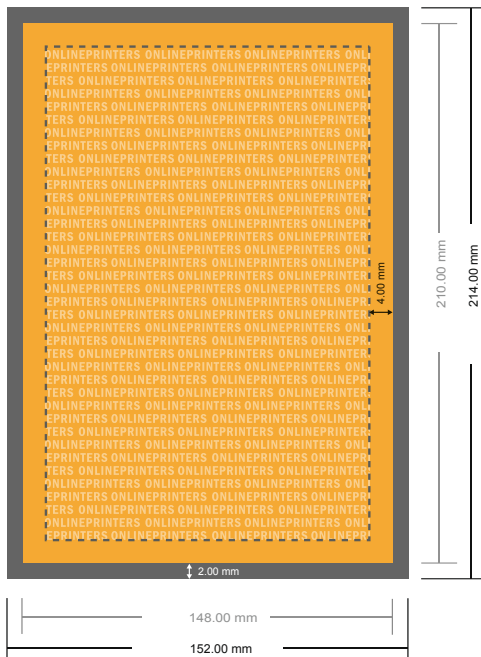

Notepads with cover

A5 • Portrait, 25 sheets

- Data format (incl. 2.00 mm bleed): 15.20 x 21.40 cm

- Trimmed size: 14.80 x 21.00 cm

- **Safety margin**
Maintaining 4 mm space between the text/information and the edge of the trimmed format prevents undesirable cuts.

Please note:

- Allow for trim allowance and safety margin according to instructions.
- Arrange background graphics, images or graphics up to the edge of the data format.
- Tolerances may occur during production due to cutting, punching and folding processes.
- This sketch is not drawn to scale.
- Printing data: Instructions and templates can be found under the menu item "Printing data" at www.onlineprinters.com.