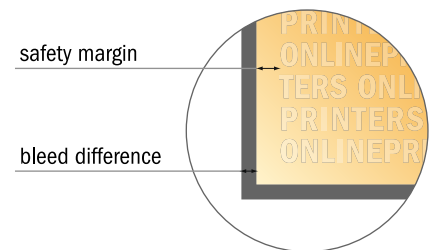

Notepads with cover

A5 • Landscape, 50 sheets

- Data format (incl. 2.00 mm bleed): 21.40 x 15.20 cm
- Trimmed size: 21.00 x 14.80 cm
- **Safety margin**
Maintaining 4 mm space between the text/information and the edge of the trimmed format prevents undesirable cuts.

Please note:

- Allow for trim allowance and safety margin according to instructions.
- Arrange background graphics, images or graphics up to the edge of the data format.
- Tolerances may occur during production due to cutting, punching and folding processes.
- This sketch is not drawn to scale.
- Printing data: Instructions and templates can be found under the menu item "Printing data" at www.onlineprinters.com.

Notepads with cover

A5 • Landscape, 50 sheets

- Data format (incl. 2.00 mm bleed): 21.40 x 15.20 cm
- Trimmed size: 21.00 x 14.80 cm
- Safety margin
Maintaining 4 mm space between the text/information and the edge of the trimmed format prevents undesirable cuts.