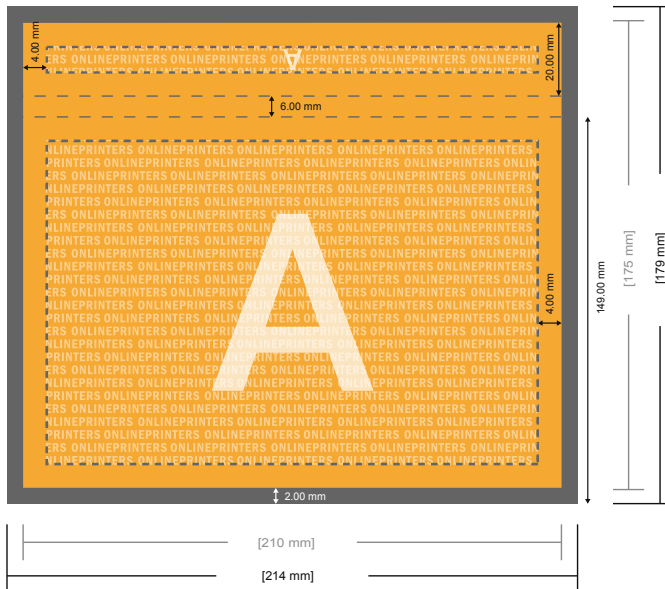

Notepads with cover

A5 • Landscape, 50 sheets

- Data format (incl. 2.00 mm bleed): 21.40 x 15.20 cm
- Trimmed size: 21.00 x 14.80 cm
- **Safety margin**
Maintaining 4 mm space between the text/information and the edge of the trimmed format prevents undesirable cuts.

Please note:

- Allow for trim allowance and safety margin according to instructions.
- Arrange background graphics, images or graphics up to the edge of the data format.
- Tolerances may occur during production due to cutting, punching and folding processes.
- This sketch is not drawn to scale.
- Printing data: Instructions and templates can be found under the menu item "Printing data" at www.onlineprinters.com.

Notepads with cover

A5 • Landscape, 50 sheets

- Data format (incl. 2.00 mm bleed): 21.40 x 15.20 cm
- Trimmed size: 21.00 x 14.80 cm
- Safety margin
Maintaining 4 mm space between the text/information and the edge of the trimmed format prevents undesirable cuts.