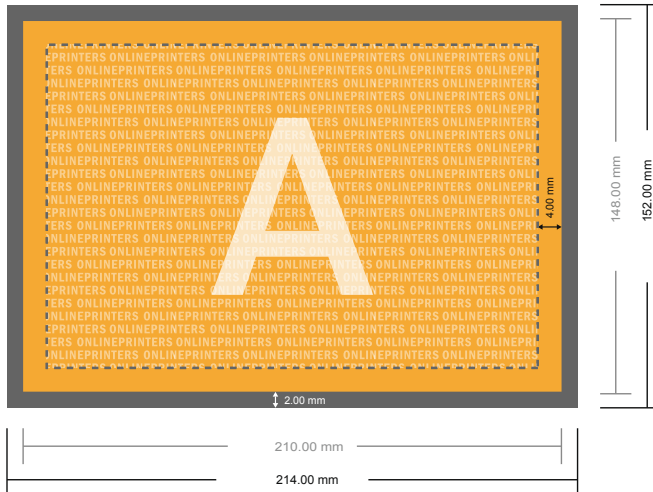

Notepads with cover

A5 • Landscape, 50 sheets

- Data format (incl. 2.00 mm bleed): 21.40 x 15.20 cm
- Trimmed size: 21.00 x 14.80 cm
- **Safety margin**
Maintaining 4 mm space between the text/information and the edge of the trimmed format prevents undesirable cuts.

Please note:

- Allow for trim allowance and safety margin according to instructions.
- Arrange background graphics, images or graphics up to the edge of the data format.
- Tolerances may occur during production due to cutting, punching and folding processes.
- This sketch is not drawn to scale.
- Printing data: Instructions and templates can be found under the menu item "Printing data" at www.onlineprinters.com.

Notepads with cover

A5 • Landscape, 50 sheets

- Data format (incl. 2.00 mm bleed): 21.40 x 15.20 cm
- Trimmed size: 21.00 x 14.80 cm
- Safety margin
Maintaining 4 mm space between the text/information and the edge of the trimmed format prevents undesirable cuts.