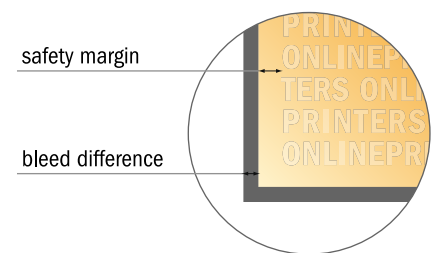

## Wine bottle labels

Free format selection

- Free format selection
- Safety margin**  
Maintaining 4 mm space between the text/information and the edge of the trimmed format prevents undesirable cuts.

### Please note:

- Allow for trim allowance and safety margin according to instructions.
- Arrange background graphics, images or graphics up to the edge of the data format.
- Tolerances may occur during production due to cutting, punching and folding processes.
- This sketch is not drawn to scale.
- Printing data: Instructions and templates can be found under the menu item "Printing data" at [www.onlineprinters.com](http://www.onlineprinters.com).