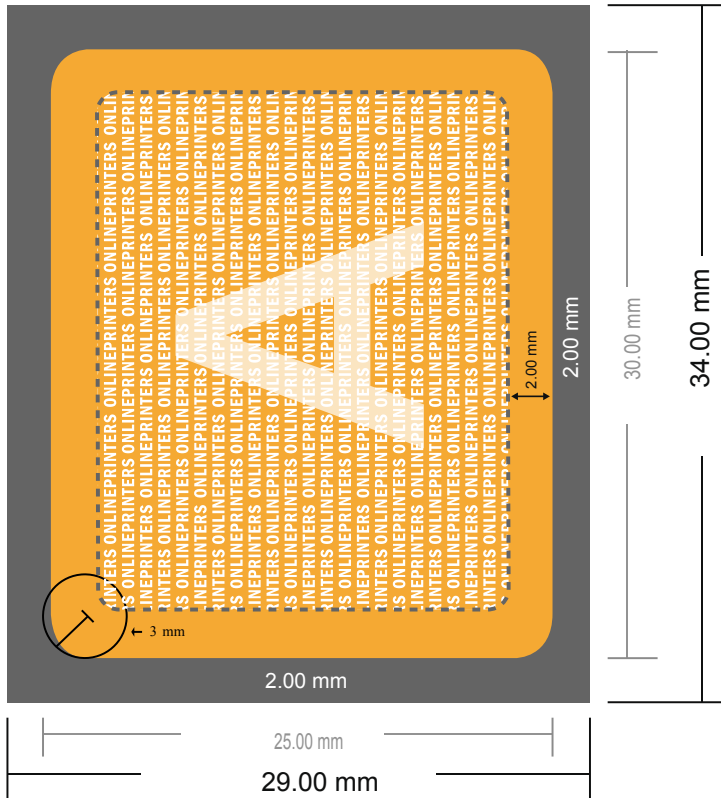

# Mini screen cleaners

3.0 x 2.5 cm

Format view rotated by 90 degrees.

- Data format (incl. 2.00 mm bleed): 3.40 x 2.90 cm

- Trimmed size: 3.00 x 2.50 cm

- **Safety margin**  
Maintaining 2.00 mm space between the text/information and the edge of the trimmed format prevents undesirable cuts.

**Please note:**

- Allow for trim allowance and safety margin according to instructions.
- Arrange background graphics, images or graphics up to the edge of the data format.
- Tolerances may occur during production due to cutting, punching and folding processes.
- This sketch is not drawn to scale.
- Printing data: Instructions and templates can be found under the menu item "Printing data" at [www.onlineprinters.com](http://www.onlineprinters.com).