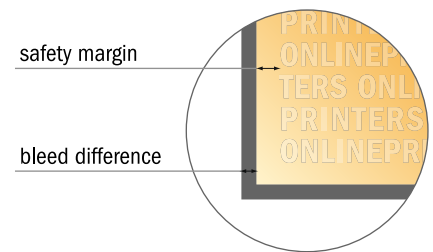

# Mini screen cleaners

3.0 x 2.5 cm

Format view rotated by 90 degrees.

- Data format (incl. 2.00 mm bleed): 3.40 x 2.90 cm

- Trimmed size: 3.00 x 2.50 cm

- **Safety margin**  
Maintaining 2.00 mm space between the text/information and the edge of the trimmed format prevents undesirable cuts.

**Please note:**

- Allow for trim allowance and safety margin according to instructions.
- Arrange background graphics, images or graphics up to the edge of the data format.
- Tolerances may occur during production due to cutting, punching and folding processes.
- This sketch is not drawn to scale.
- Printing data: Instructions and templates can be found under the menu item "Printing data" at [www.onlineprinters.com](http://www.onlineprinters.com).