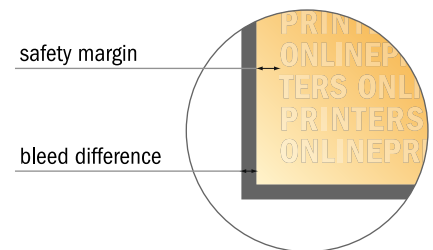

Beer Mat

Square

- **Data format**
(incl. 2.00 mm bleed):
9.70 x 9.70 cm
- **Trimmed size:**
9.30 x 9.30 cm
- **Safety margin**
Maintaining 4 mm space between the text/information and the edge of the trimmed format prevents undesirable cuts.

Please note:

- Allow for trim allowance and safety margin according to instructions.
- Arrange background graphics, images or graphics up to the edge of the data format.
- Tolerances may occur during production due to cutting, punching and folding processes.
- This sketch is not drawn to scale.
- Printing data: Instructions and templates can be found under the menu item "Printing data" at www.onlineprinters.com.