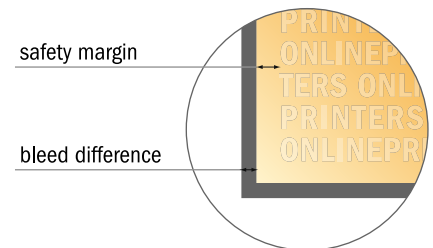

## Gummed Mount Brochure

A3

- Data format (incl. 2.00 mm bleed): 30.10 x 42.40 cm
- Trimmed size (open): 59.40 x 42.00 cm
- Trimmed size (closed): 29.70 x 42.00 cm

- **Safety margin**  
Maintaining 5 mm space between the text/information and the edge of the trimmed format prevents undesirable cuts.

### Please note:

- Allow for trim allowance and safety margin according to instructions.
- Arrange background graphics, images or graphics up to the edge of the data format.
- Tolerances may occur during production due to cutting, punching and folding processes.
- This sketch is not drawn to scale.
- Printing data: Instructions and templates can be found under the menu item "Printing data" at [www.onlineprinters.com](http://www.onlineprinters.com).