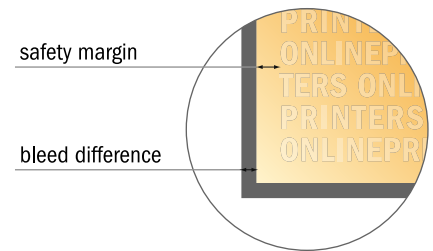

## Gummed Mount Brochure

A3

- Data format (incl. 2.00 mm bleed): 30.10 x 42.40 cm
- Trimmed size (open): 59.40 x 42.00 cm
- Trimmed size (closed): 29.70 x 42.00 cm

- **Safety margin**  
Maintaining 5 mm space between the text/information and the edge of the trimmed format prevents undesirable cuts.

### Please note:

- Allow for trim allowance and safety margin according to instructions.
- Arrange background graphics, images or graphics up to the edge of the data format.
- Tolerances may occur during production due to cutting, punching and folding processes.
- This sketch is not drawn to scale.
- Printing data: Instructions and templates can be found under the menu item "Printing data" at [www.onlineprinters.com](http://www.onlineprinters.com).