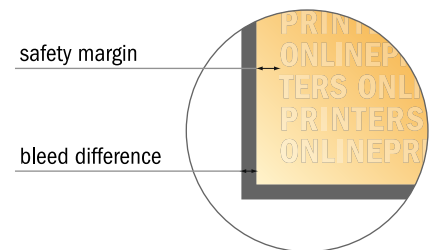

Microfiber towels Relax

140.0 x 70.0 cm

Format view rotated by 90 degrees.

- Data format (incl. 40.00 mm bleed): 148.00 x 78.00 cm

- Trimmed size: 140.00 x 70.00 cm

- **Safety margin**
Maintaining 40 mm space between the text/information and the edge of the trimmed format prevents undesirable cuts.

Please note:

- Allow for trim allowance and safety margin according to instructions.
- Arrange background graphics, images or graphics up to the edge of the data format.
- Tolerances may occur during production due to cutting, punching and folding processes.
- This sketch is not drawn to scale.
- Printing data: Instructions and templates can be found under the menu item "Printing data" at www.onlineprinters.com.