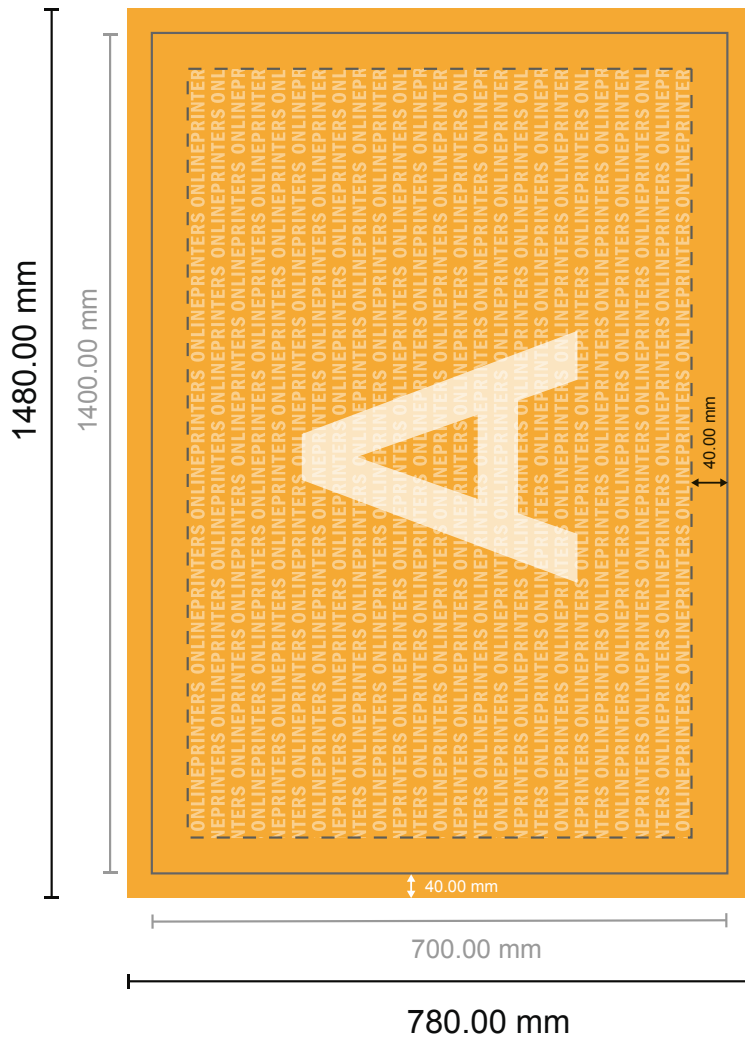

Microfiber towels Relax

140.0 x 70.0 cm

Format view rotated by 90 degrees.

- Data format (incl. 40.00 mm bleed): 148.00 x 78.00 cm

- Trimmed size: 140.00 x 70.00 cm

- **Safety margin**
Maintaining 40 mm space between the text/information and the edge of the trimmed format prevents undesirable cuts.

Please note:

- Allow for trim allowance and safety margin according to instructions.
- Arrange background graphics, images or graphics up to the edge of the data format.
- Tolerances may occur during production due to cutting, punching and folding processes.
- This sketch is not drawn to scale.
- Printing data: Instructions and templates can be found under the menu item "Printing data" at www.onlineprinters.com.