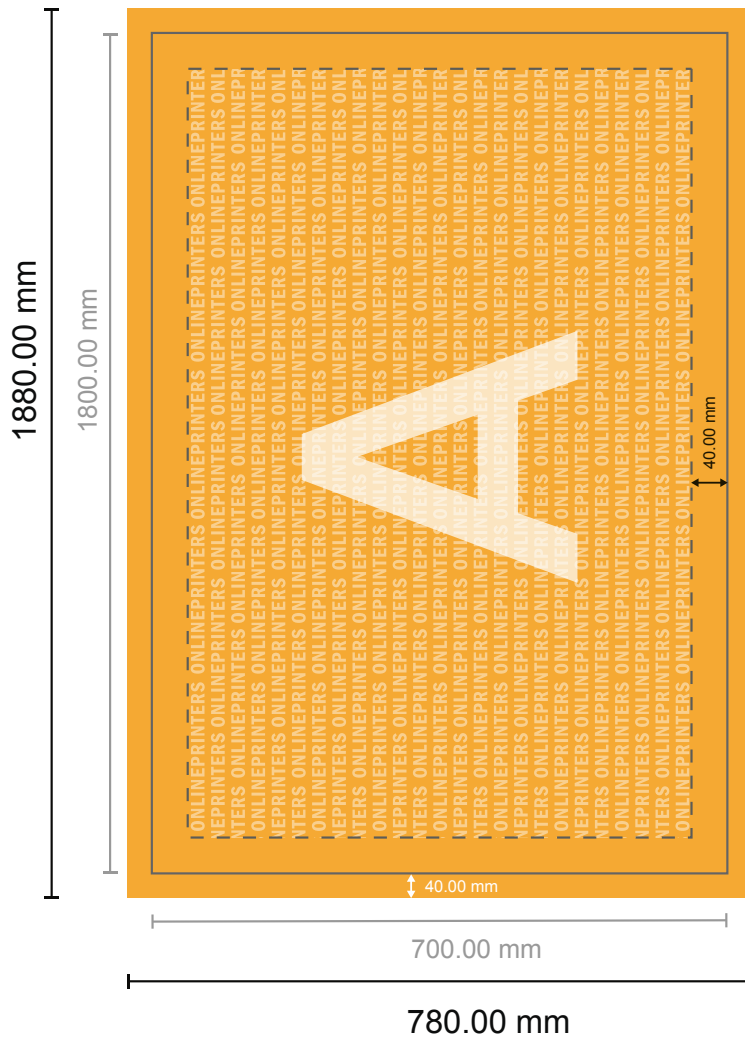

## Microfiber towels Relax

180.0 x 70.0 cm

Format view rotated by 90 degrees.

- Data format  
(incl. 40.00 mm bleed):  
188.00 x 78.00 cm

- Trimmed size:  
180.00 x 70.00 cm

- **Safety margin**  
Maintaining 40 mm space between the text/information and the edge of the trimmed format prevents undesirable cuts.

### Please note:

- Allow for trim allowance and safety margin according to instructions.
- Arrange background graphics, images or graphics up to the edge of the data format.
- Tolerances may occur during production due to cutting, punching and folding processes.
- This sketch is not drawn to scale.
- Printing data: Instructions and templates can be found under the menu item "Printing data" at [www.onlineprinters.com](http://www.onlineprinters.com).