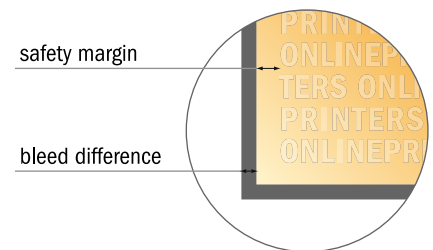

## Microfiber towels Relax

180.0 x 70.0 cm

Format view rotated by 90 degrees.

- Data format  
(incl. 40.00 mm bleed):  
188.00 x 78.00 cm

- Trimmed size:  
180.00 x 70.00 cm

- **Safety margin**  
Maintaining 40 mm space between the text/information and the edge of the trimmed format prevents undesirable cuts.

### Please note:

- Allow for trim allowance and safety margin according to instructions.
- Arrange background graphics, images or graphics up to the edge of the data format.
- Tolerances may occur during production due to cutting, punching and folding processes.
- This sketch is not drawn to scale.
- Printing data: Instructions and templates can be found under the menu item "Printing data" at [www.onlineprinters.com](http://www.onlineprinters.com).