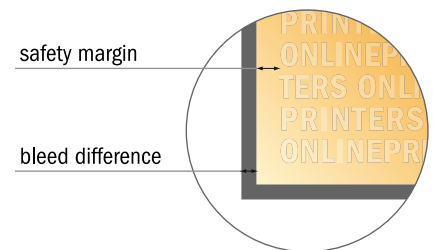

## Microfiber towels Relax

100.0 x 50.0 cm

Format view rotated by 90 degrees.

- Data format (incl. 40.00 mm bleed): 108.00 x 58.00 cm
- Trimmed size: 100.00 x 50.00 cm
- **Safety margin**  
Maintaining 40 mm space between the text/information and the edge of the trimmed format prevents undesirable cuts.

### Please note:

- Allow for trim allowance and safety margin according to instructions.
- Arrange background graphics, images or graphics up to the edge of the data format.
- Tolerances may occur during production due to cutting, punching and folding processes.
- This sketch is not drawn to scale.
- Printing data: Instructions and templates can be found under the menu item "Printing data" at [www.onlineprinters.com](http://www.onlineprinters.com).