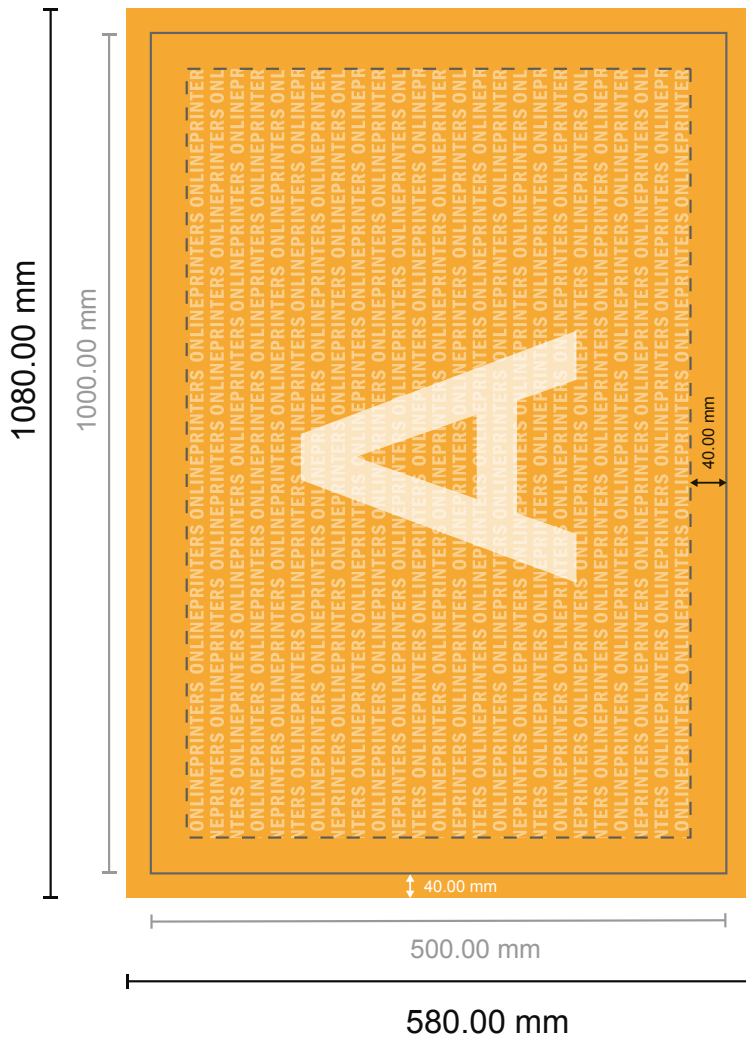

## Microfiber towels Relax

100.0 x 50.0 cm

Format view rotated by 90 degrees.

- Data format (incl. 40.00 mm bleed): 108.00 x 58.00 cm
- Trimmed size: 100.00 x 50.00 cm
- **Safety margin**  
Maintaining 40 mm space between the text/information and the edge of the trimmed format prevents undesirable cuts.

### Please note:

- Allow for trim allowance and safety margin according to instructions.
- Arrange background graphics, images or graphics up to the edge of the data format.
- Tolerances may occur during production due to cutting, punching and folding processes.
- This sketch is not drawn to scale.
- Printing data: Instructions and templates can be found under the menu item "Printing data" at [www.onlineprinters.com](http://www.onlineprinters.com).