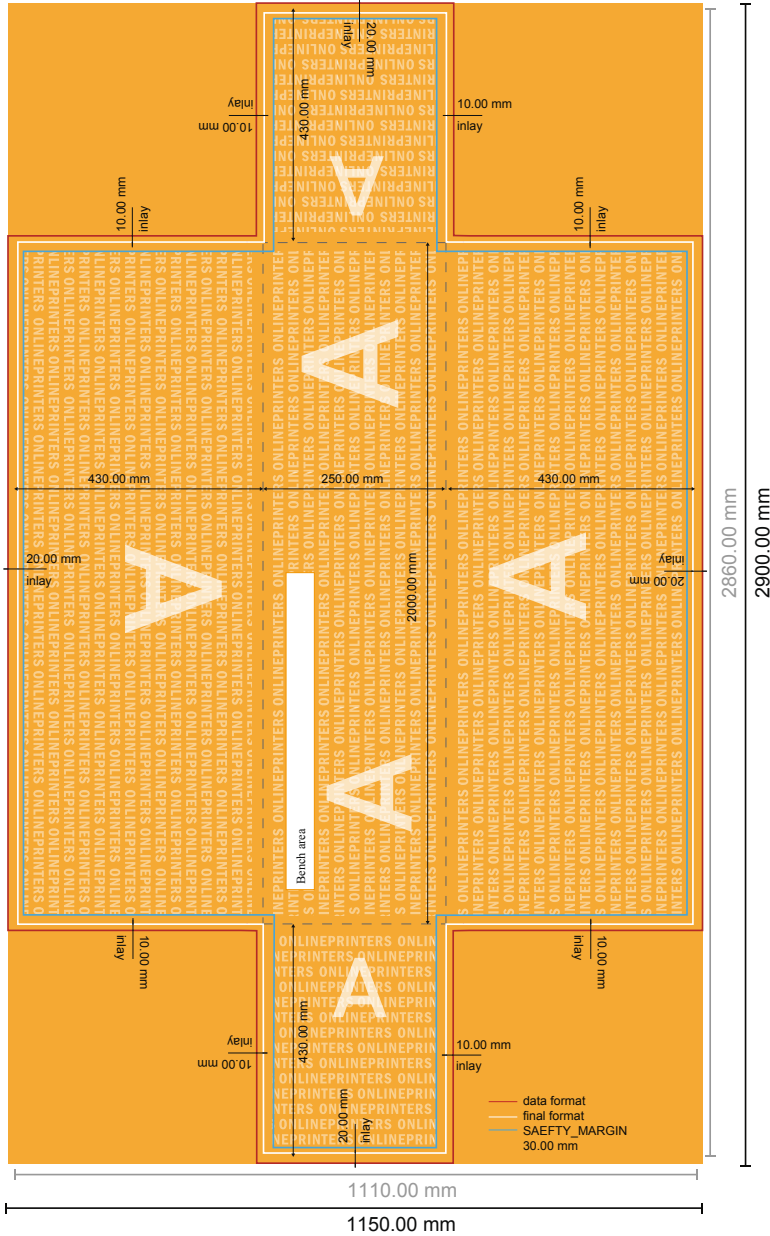

Beer bench covers

200.0 x 25.0 cm

Format view rotated by 90 degrees.

- Data format (incl. 20.00 mm inlay): 290.00 x 115.00 cm

- Trimmed size: 286.00 x 111.00 cm

- Safety margin
Maintaining 3.00 mm space between the text/information and the edge of the trimmed format prevents undesirable cuts.

Please note:

- Allow for trim allowance and safety margin according to instructions.
- Arrange background graphics, images or graphics up to the edge of the data format.
- Tolerances may occur during production due to cutting, punching and folding processes.
- This sketch is not drawn to scale.
- Printing data: Instructions and templates can be found under the menu item "Printing data" at www.onlineprinters.com.