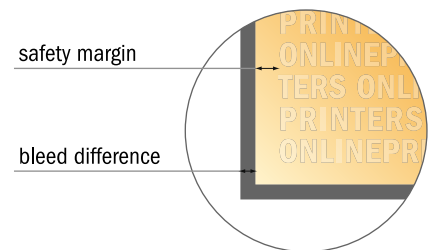

Beer bench covers

200.0 x 25.0 cm

Format view rotated by 90 degrees.

- Data format (incl. 20.00 mm inlay): 290.00 x 115.00 cm

- Trimmed size: 286.00 x 111.00 cm

- Safety margin
Maintaining 3.00 mm space between the text/information and the edge of the trimmed format prevents undesirable cuts.

Please note:

- Allow for trim allowance and safety margin according to instructions.
- Arrange background graphics, images or graphics up to the edge of the data format.
- Tolerances may occur during production due to cutting, punching and folding processes.
- This sketch is not drawn to scale.
- Printing data: Instructions and templates can be found under the menu item "Printing data" at www.onlineprinters.com.