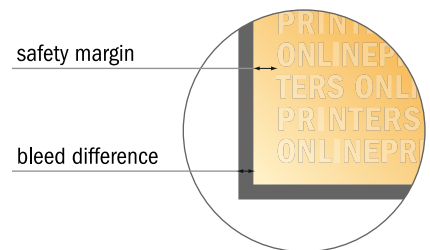

Beer bench covers

220.0 x 25.0 cm

Format view rotated by 90 degrees.

- Data format (incl. 20.00 mm inlay): 310.00 x 115.00 cm

- Trimmed size: 306.00 x 111.00 cm

- Safety margin
Maintaining 3.00 mm space between the text/information and the edge of the trimmed format prevents undesirable cuts.

Please note:

- Allow for trim allowance and safety margin according to instructions.
- Arrange background graphics, images or graphics up to the edge of the data format.
- Tolerances may occur during production due to cutting, punching and folding processes.
- This sketch is not drawn to scale.
- Printing data: Instructions and templates can be found under the menu item "Printing data" at www.onlineprinters.com.