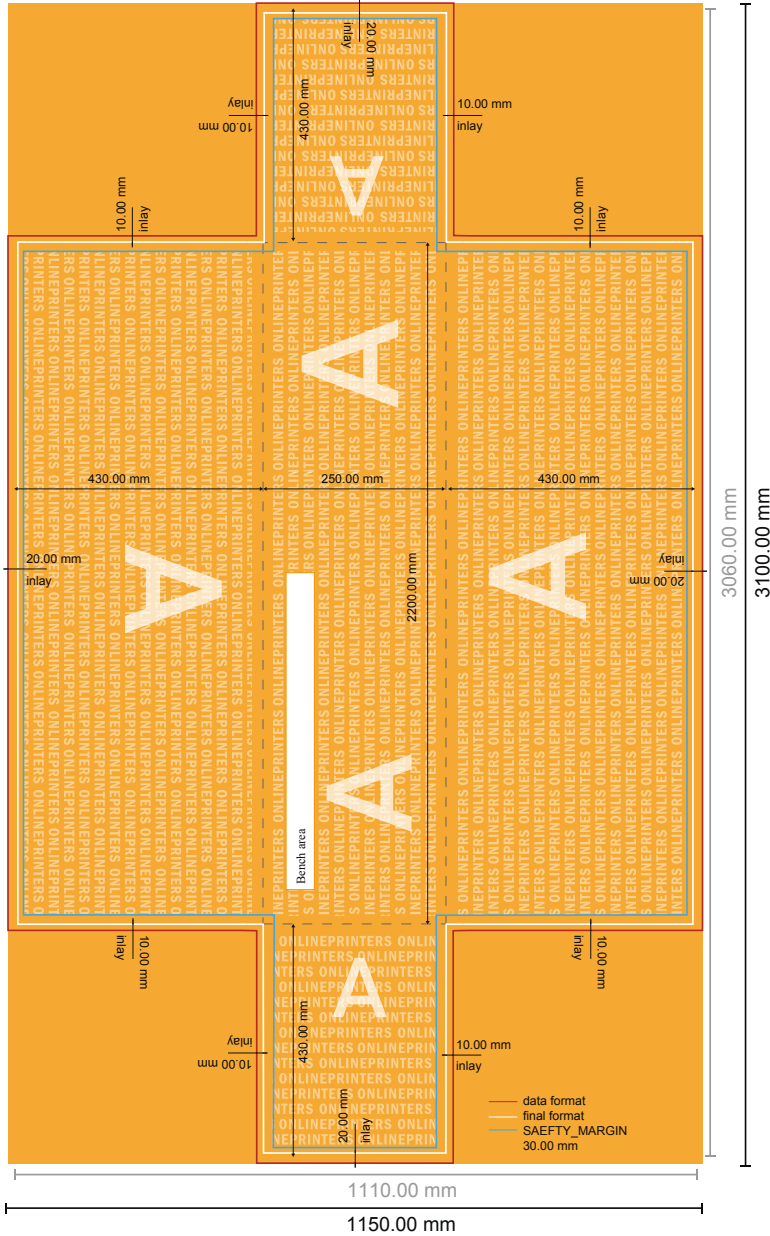

Beer bench covers

220.0 x 25.0 cm

Format view rotated by 90 degrees.

- Data format (incl. 20.00 mm inlay): 310.00 x 115.00 cm

- Trimmed size: 306.00 x 111.00 cm

- Safety margin
Maintaining 3.00 mm space between the text/information and the edge of the trimmed format prevents undesirable cuts.

Please note:

- Allow for trim allowance and safety margin according to instructions.
- Arrange background graphics, images or graphics up to the edge of the data format.
- Tolerances may occur during production due to cutting, punching and folding processes.
- This sketch is not drawn to scale.
- Printing data: Instructions and templates can be found under the menu item "Printing data" at www.onlineprinters.com.